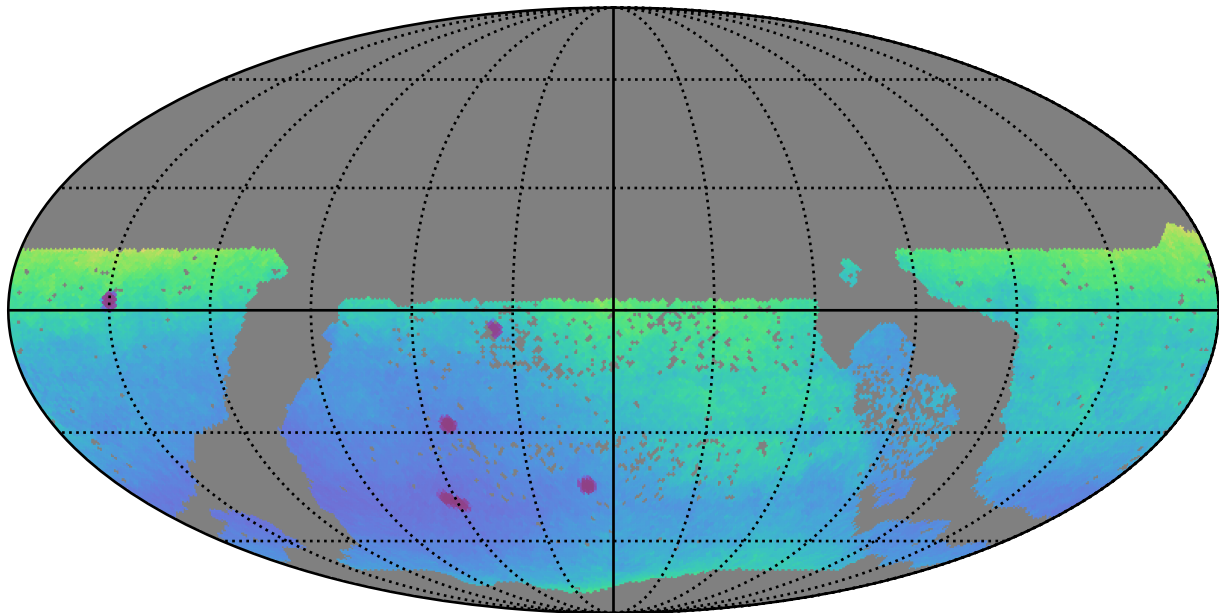

too_combined_s0.5_v3.4_10yrs WFD: Parallax Uncert @ 24.0

Parallax Uncert @ 24.0 (mas)