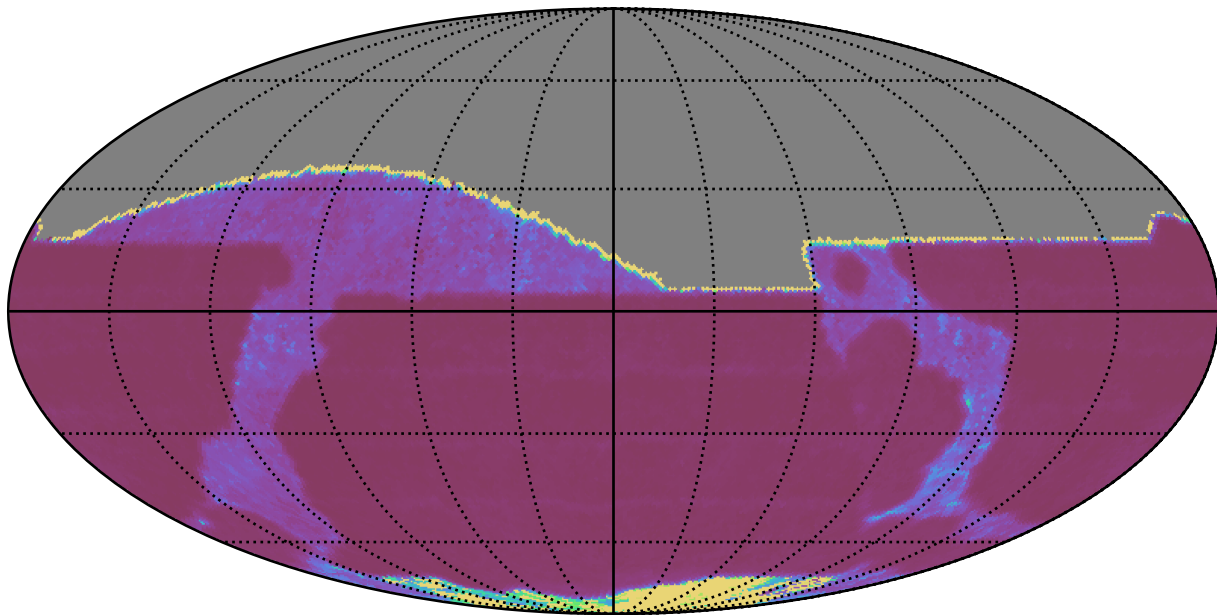

too\_combined\_s0.5\_v3.4\_10yrs All sky r band: Median Inter-Night Gap

Median Inter-Night Gap (days)