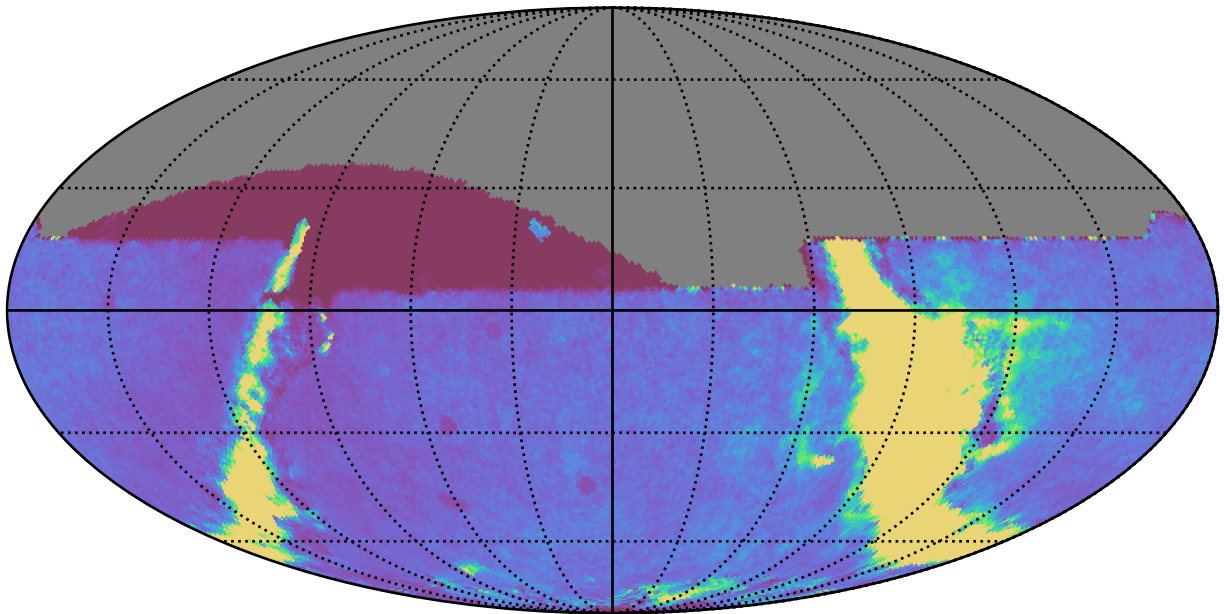

too_combined_no_nss_s10.0_v3.4_10yrs : GalplaneTimePerFilter_xray_binaries_map_u

0.0 0.2 0.4 0.6 0.8 1.0 1.2 1.4 1.6 1.8 2.0
GalplaneTimePerFilter_xray_binaries_map_u
(filter mag MJD s)