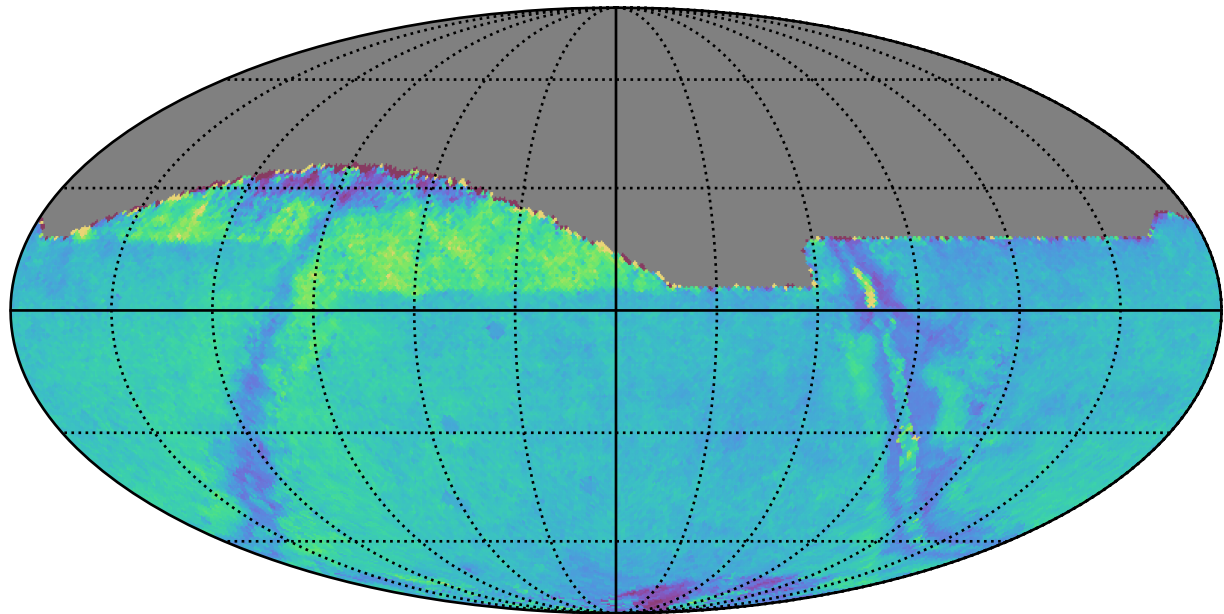

too_combined_no_nss_s10.0_v3.4_10yrs : GalplaneTimePerFilter_xray_binaries_map_r

0.0 0.2 0.4 0.6 0.8 1.0 1.2 1.4 1.6 1.8 2.0
GalplaneTimePerFilter_xray_binaries_map_r
(filter mag MJD s)