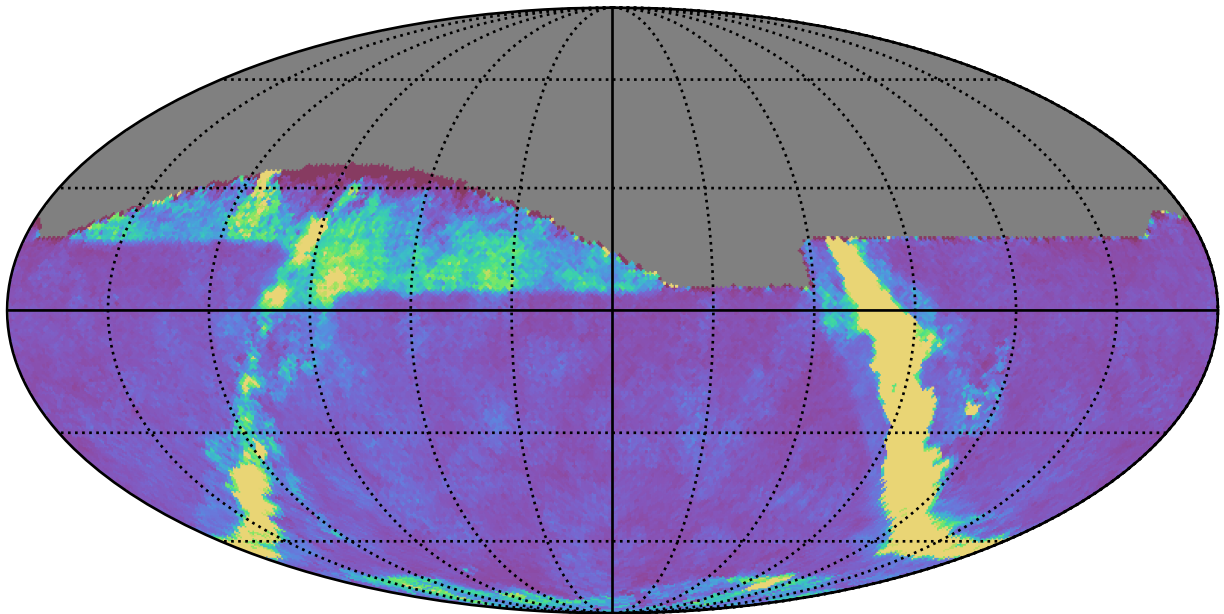

too\_combined\_no\_nss\_s10.0\_v3.4\_10yrs : GalplaneTimePerFilter\_xray\_binaries\_map\_g

0.0 0.2 0.4 0.6 0.8 1.0 1.2 1.4 1.6 1.8 2.0  
GalplaneTimePerFilter\_xray\_binaries\_map\_g  
(filter mag MJD s)