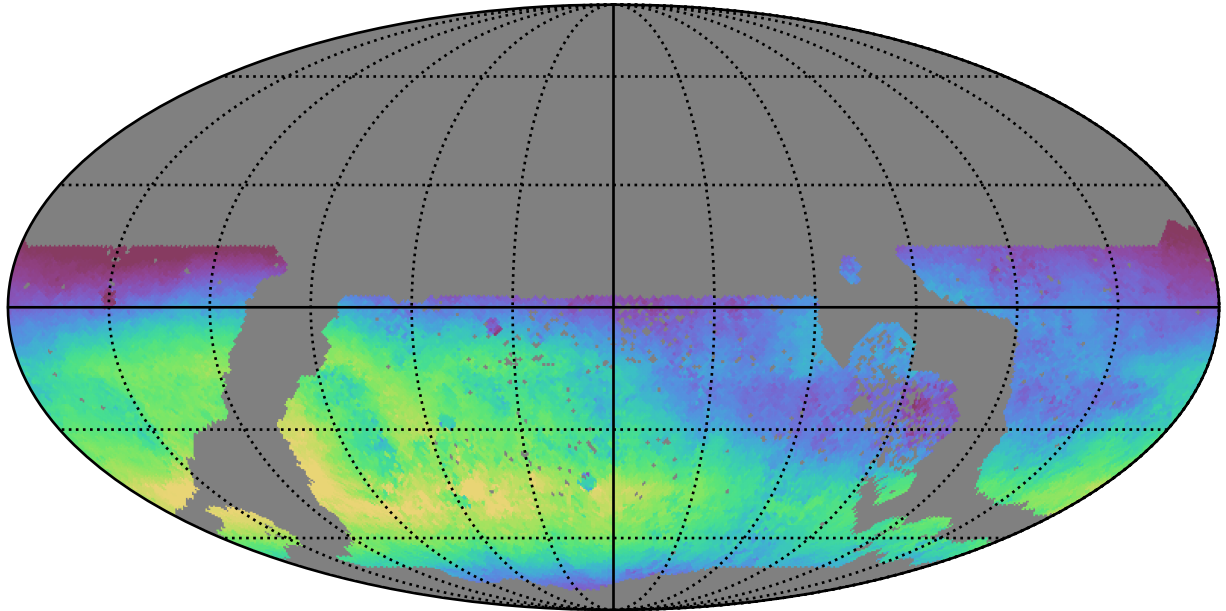

too_combined_no_nss_s10.0_v3.4_10yrs WFD u band: Median skyBrightness

22.525 22.550 22.575 22.600 22.625 22.650 22.675 22.700 22.725 22.750

Median skyBrightness (mag/sq arcsec)