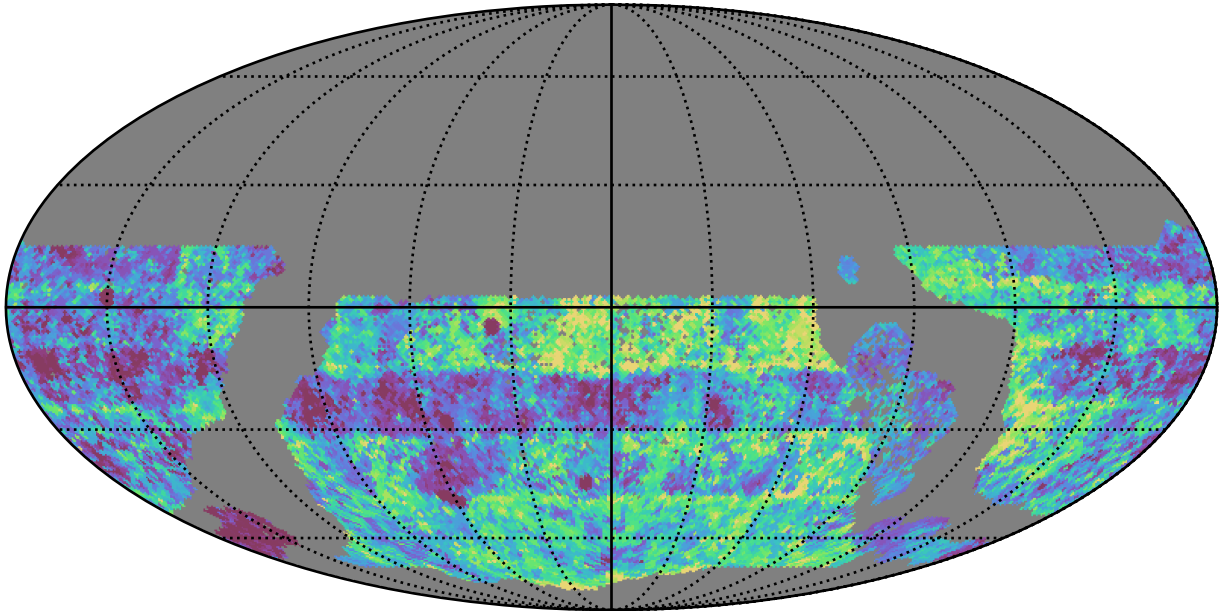

too_combined_no_nss_s10.0_v3.4_10yrs WFD g band: Median Inter-Night Gap

Median Inter-Night Gap (days)