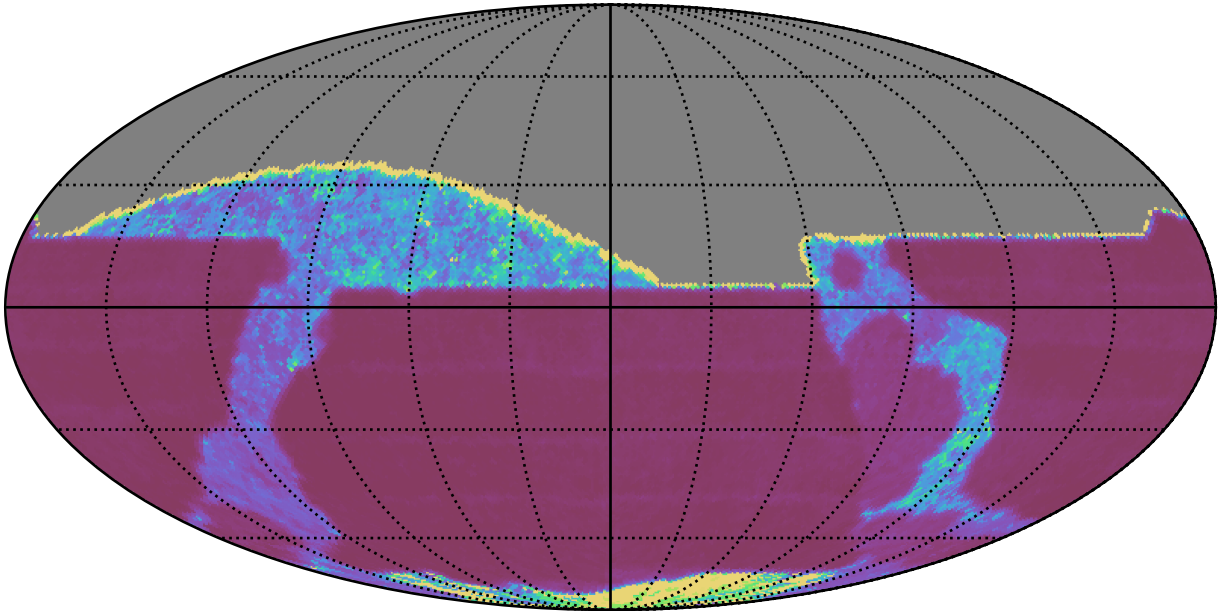

too\_combined\_no\_nss\_s10.0\_v3.4\_10yrs All sky z band: Median Inter-Night Gap

Median Inter-Night Gap (days)