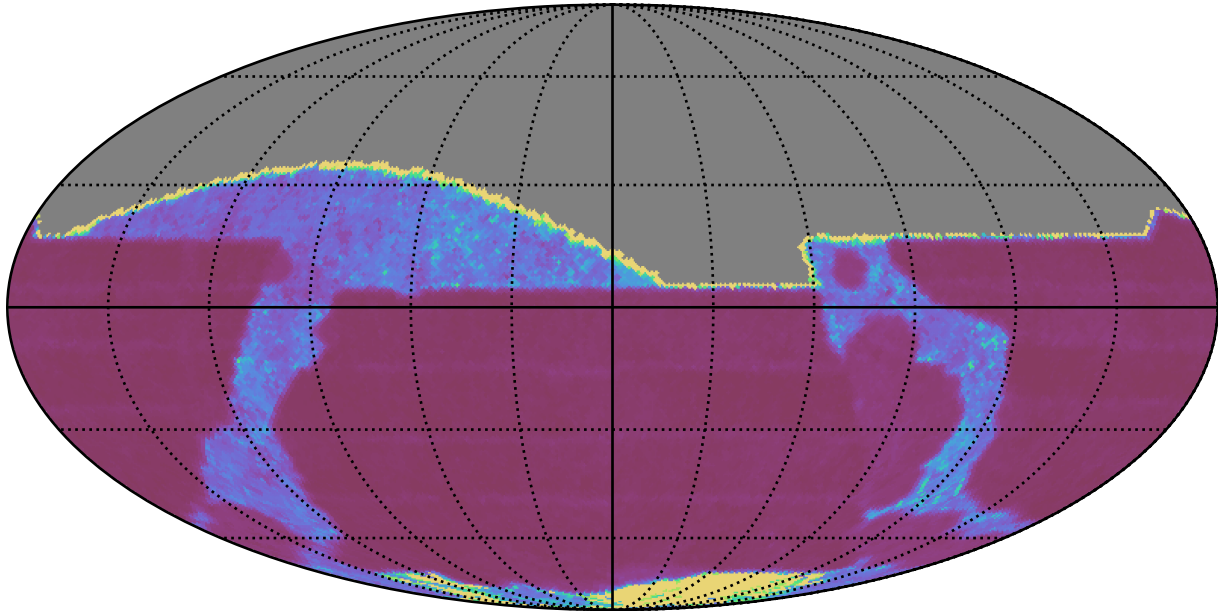

too\_combined\_no\_nss\_s10.0\_v3.4\_10yrs All sky i band: Median Inter-Night Gap

Median Inter-Night Gap (days)