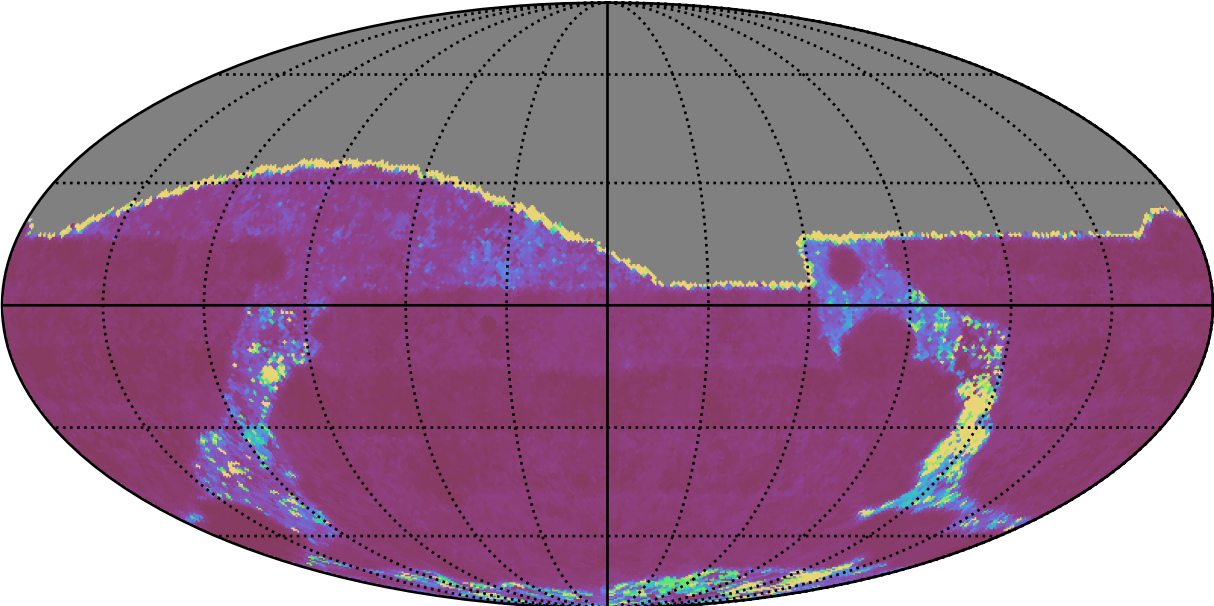

too_combined_no_nss_s10.0_v3.4_10yrs All sky g band: Median Inter-Night Gap

Median Inter-Night Gap (days)