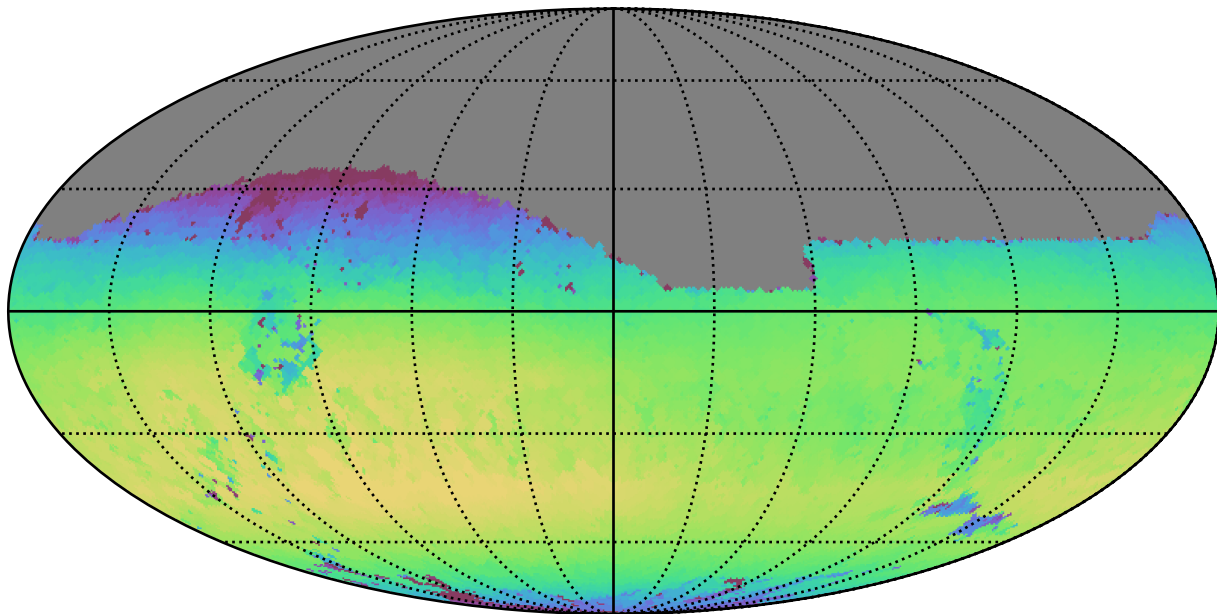

too_combined_no_nss_s10.0_v3.4_10yrs Yr 1 i band: Max skyBrightness

19.68 19.76 19.84 19.92 20.00 20.08 20.16 20.24 20.32 20.40 20.48

Max skyBrightness (mag/sq arcsec)