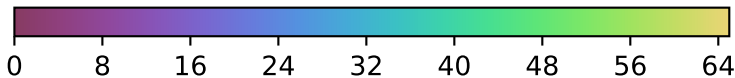

too_combined_no_gw_s10.0_v3.4_10yrs : XRBPopMetric_number_of_detections

XRBPopMetric_number_of_detections
(Detected, 0 or 1)