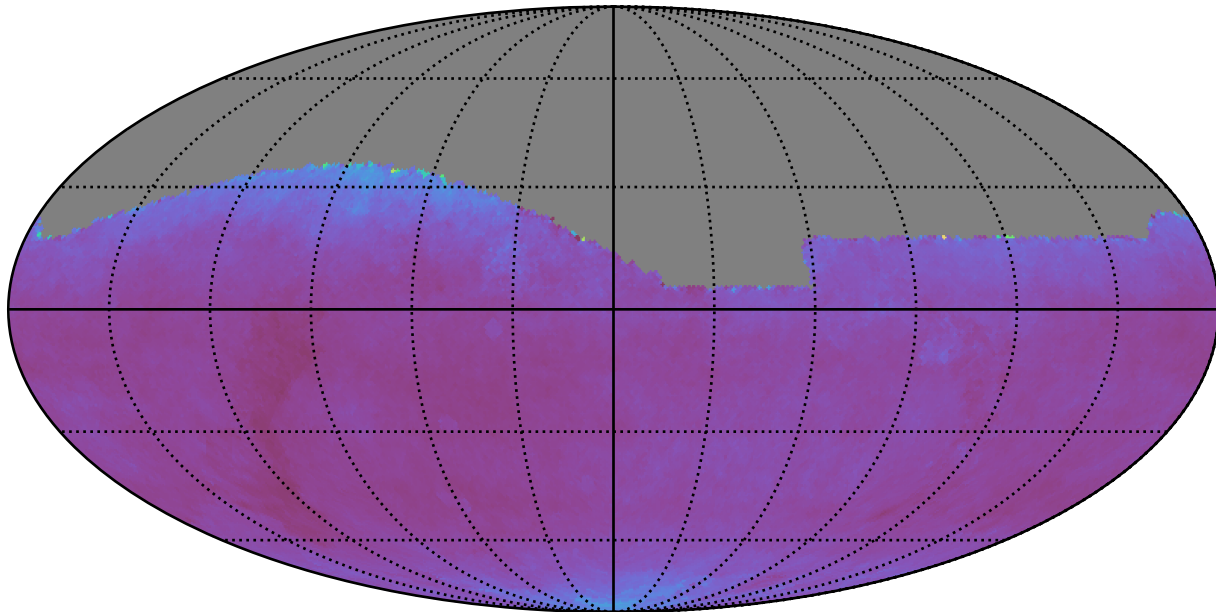

too_5_4v3.4_10yrs night<2922 and g: SNR-weighted FWHMeff g, year<8

SNR-weighted FWHMeff g, year<8
(mag arcsec)