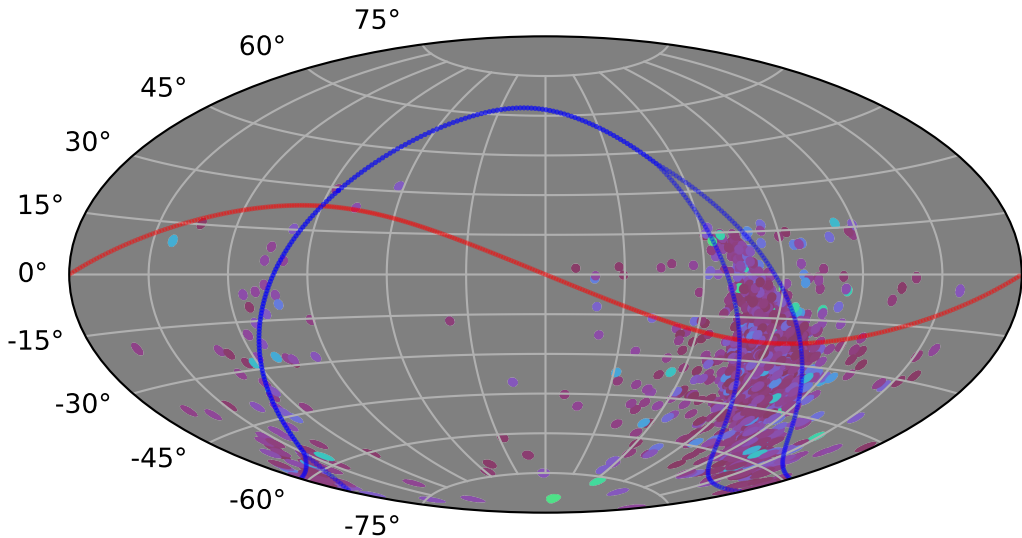

too\_5\_1v3.4\_10yrs : XRBPoMetric\_mean\_time\_between\_detections

4 8 12 16 20 24 28 32 36  
XRBPoMetric\_mean\_time\_between\_detections  
(Detected, 0 or 1)