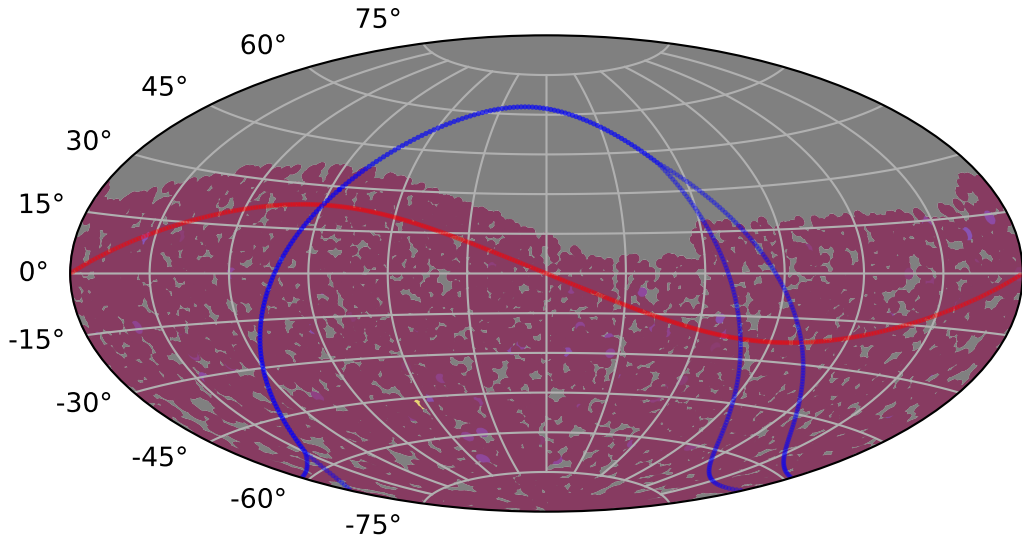

too_5_1v3.4_10yrs : TDE_Quality_some_color_pu_pnum

TDE_Quality_some_color_pu_pnum
(Bad: 0, Good (obs every 2 night): 1)