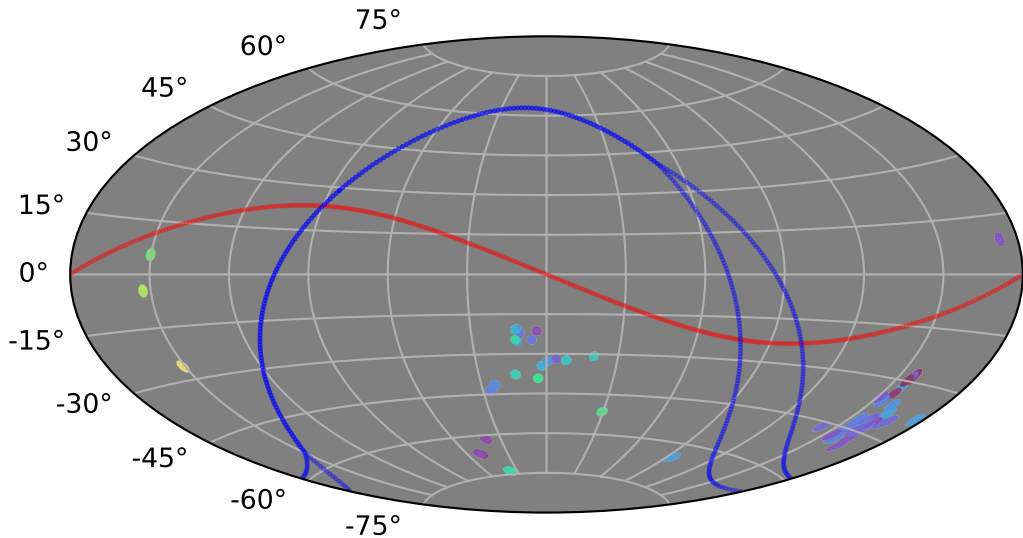

too_5_1v3.4_10yrs gi: LVDwarfs

-6.6 -6.0 -5.4 -4.8 -4.2 -3.6

LVDwarfs (M_V limit)