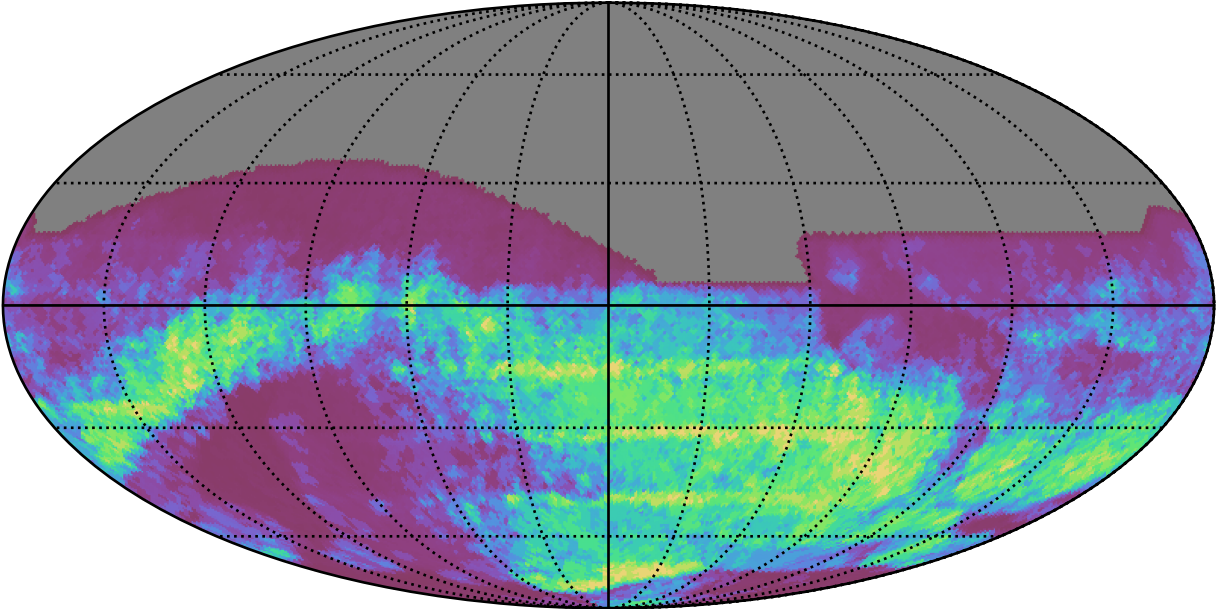

too_5_1v3.4_10yrs : GalPlaneSeasonGapsTimescales_xray_binaries_map_Tau_55_0

0.0 0.1 0.2 0.3 0.4 0.5 0.6 0.7 0.8 0.9 1.0
GalPlaneSeasonGapsTimescales_xray_binaries_map_Tau_55_0
(MJD mag)