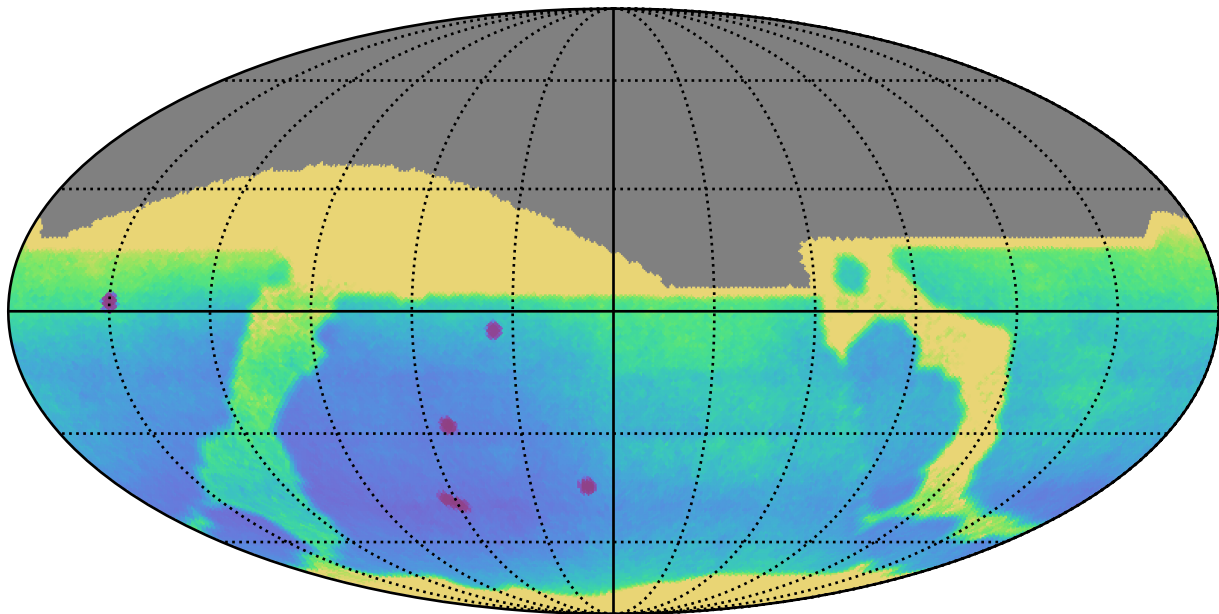

too\_5\_1v3.4\_10yrs All sky: Parallax Uncert @ 24.0

Parallax Uncert @ 24.0 (mas)