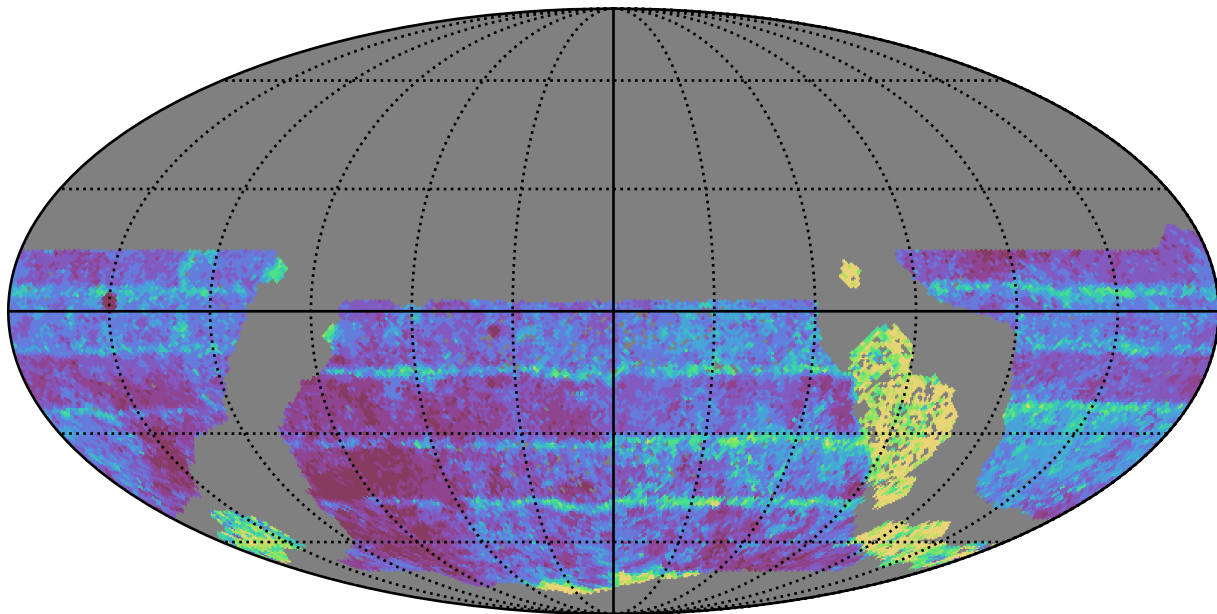

too_5_1v3.4_10yrs WFD z band: Median Inter-Night Gap

Median Inter-Night Gap (days)