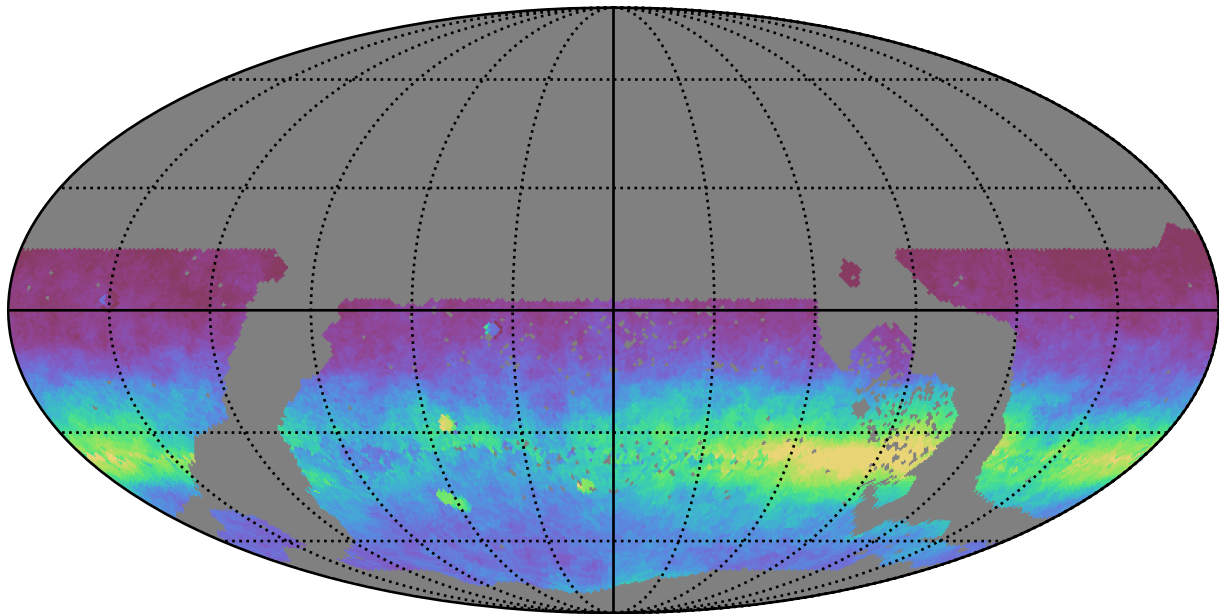

too_5_1v3.4_10yrs WFD all bands: AngleRms rotSkyPos

AngleRms rotSkyPos (deg)