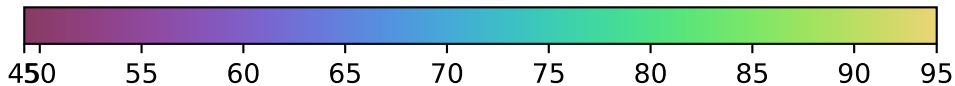

too_5_1v3.4_10yrs WFD all bands: AngleRms rotSkyPos

AngleRms rotSkyPos (deg)