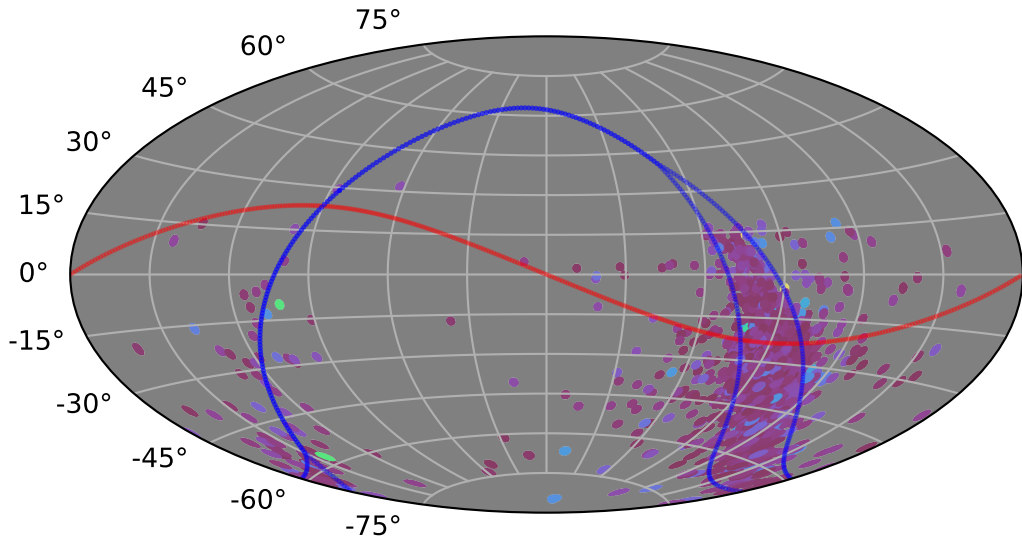

too_10_4v3.4_10yrs : XRBPopMetric_mean_time_between_detections

5 10 15 20 25 30 35 40 45
XRBPopMetric_mean_time_between_detections
(Detected, 0 or 1)