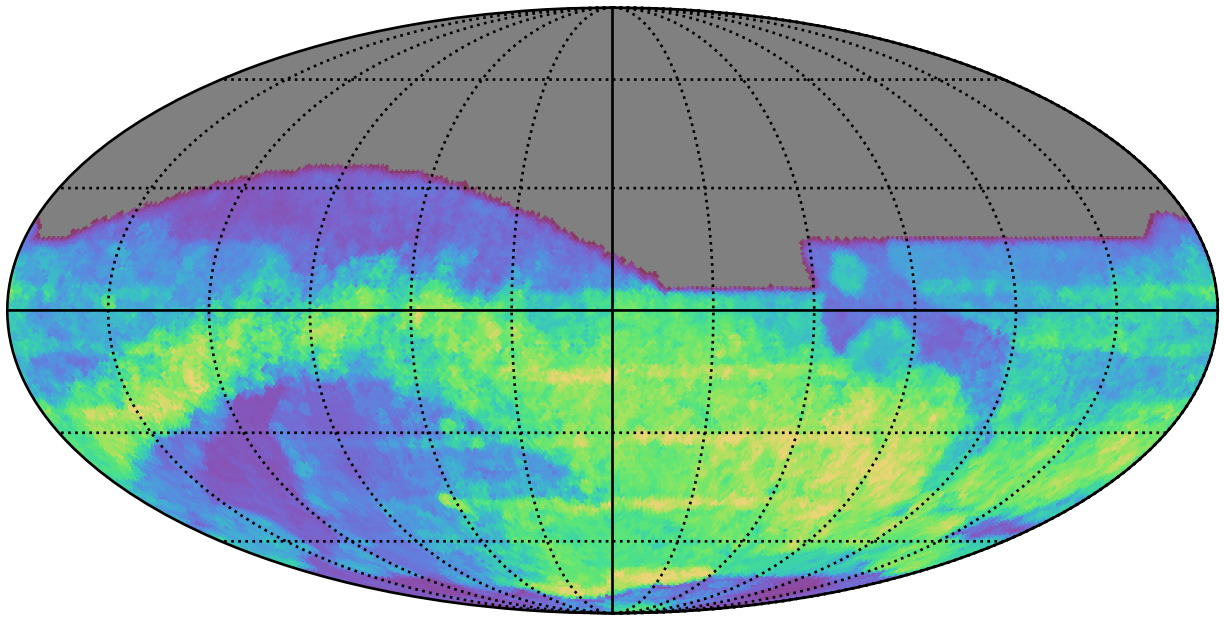

too_10_4v3.4_10yrs : GalPlaneSeasonGapsTimescales_xray_binaries_map_Tau_100_0

0.0 0.1 0.2 0.3 0.4 0.5 0.6 0.7 0.8 0.9 1.0
GalPlaneSeasonGapsTimescales_xray_binaries_map_Tau_100_0
(MJD mag)