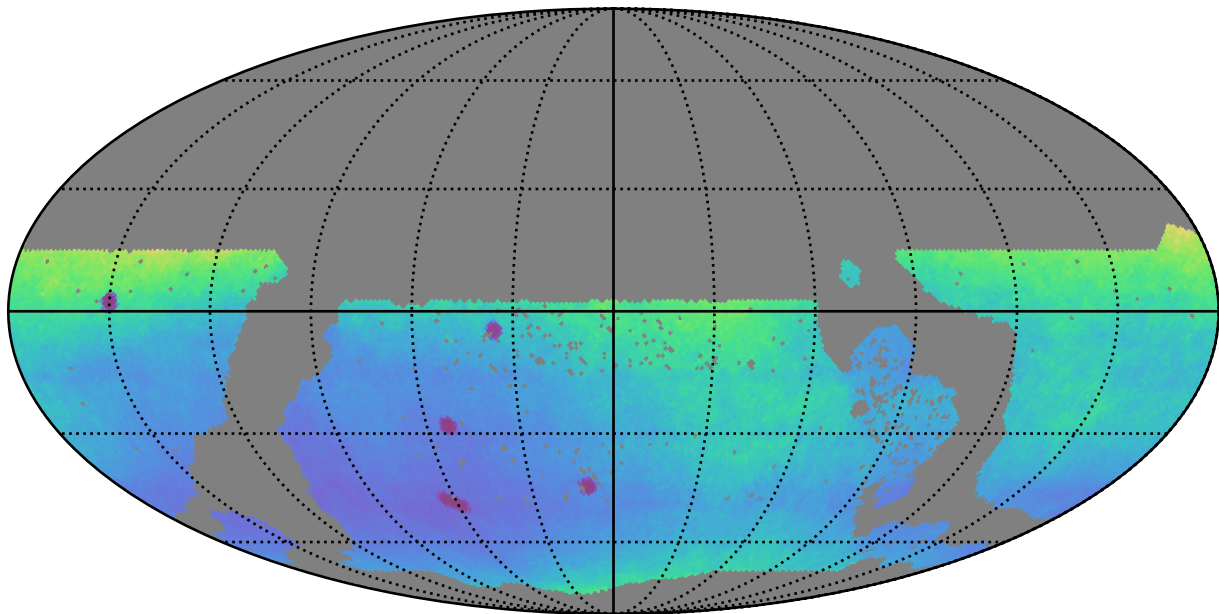

too_10_4v3.4_10yrs WFD: Parallax Uncert @ 24.0

Parallax Uncert @ 24.0 (mas)