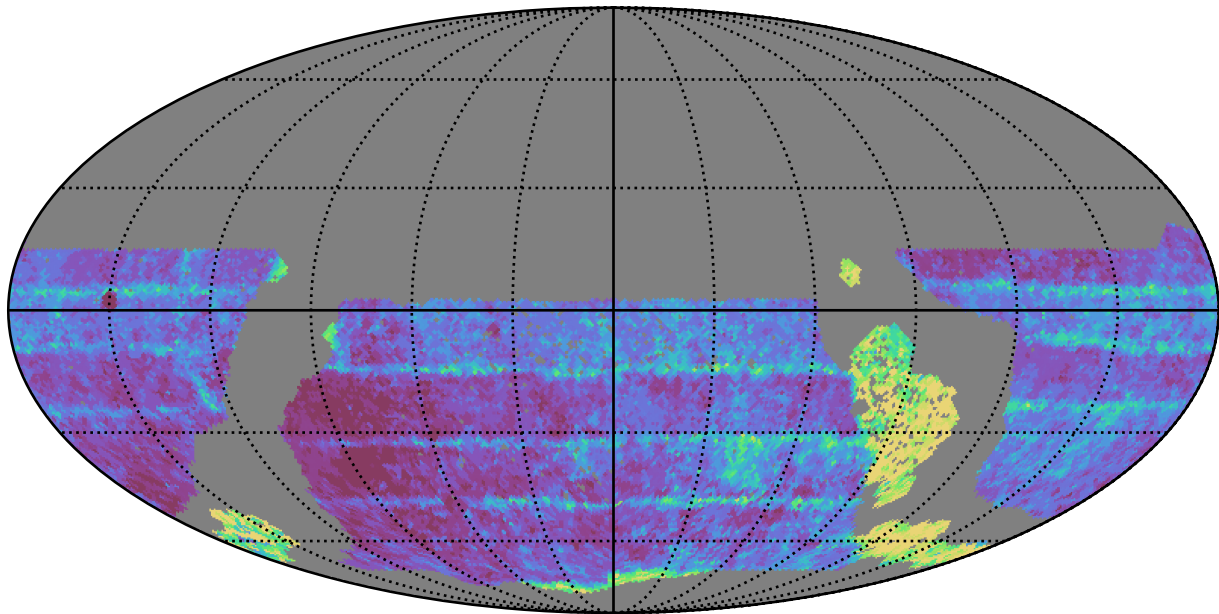

too_10_4v3.4_10yrs WFD z band: Median Inter-Night Gap

Median Inter-Night Gap (days)