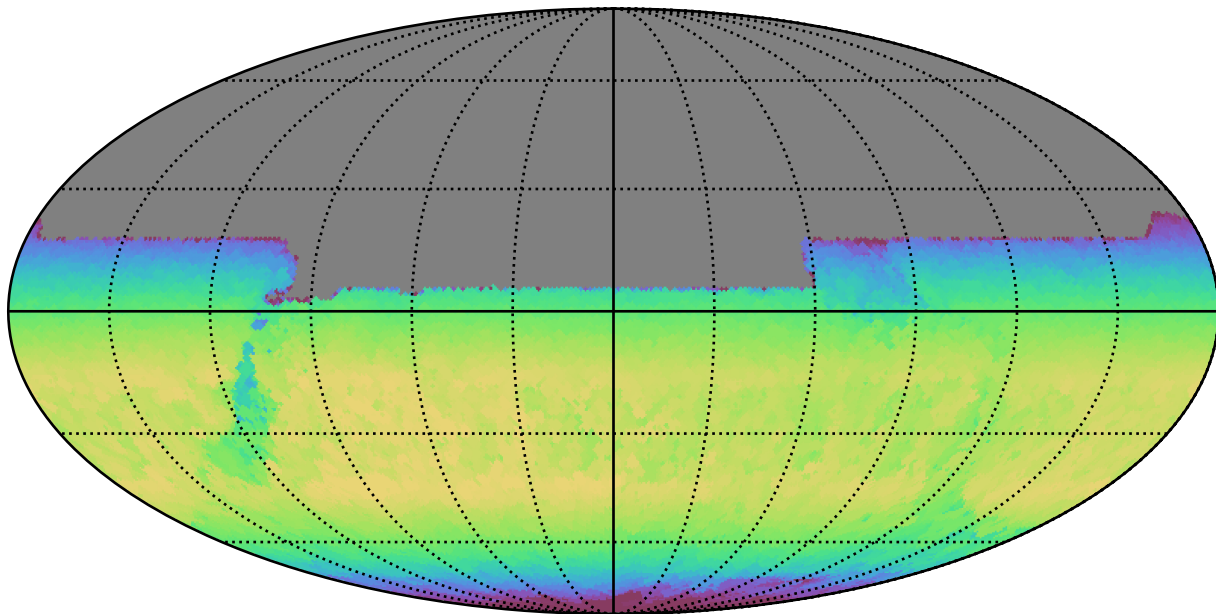

too\_10\_4v3.4\_10yrs All sky y band: Max skyBrightness

18.10 18.15 18.20 18.25 18.30 18.35 18.40 18.45 18.50 18.55 18.60 18.65

Max skyBrightness (mag/sq arcsec)