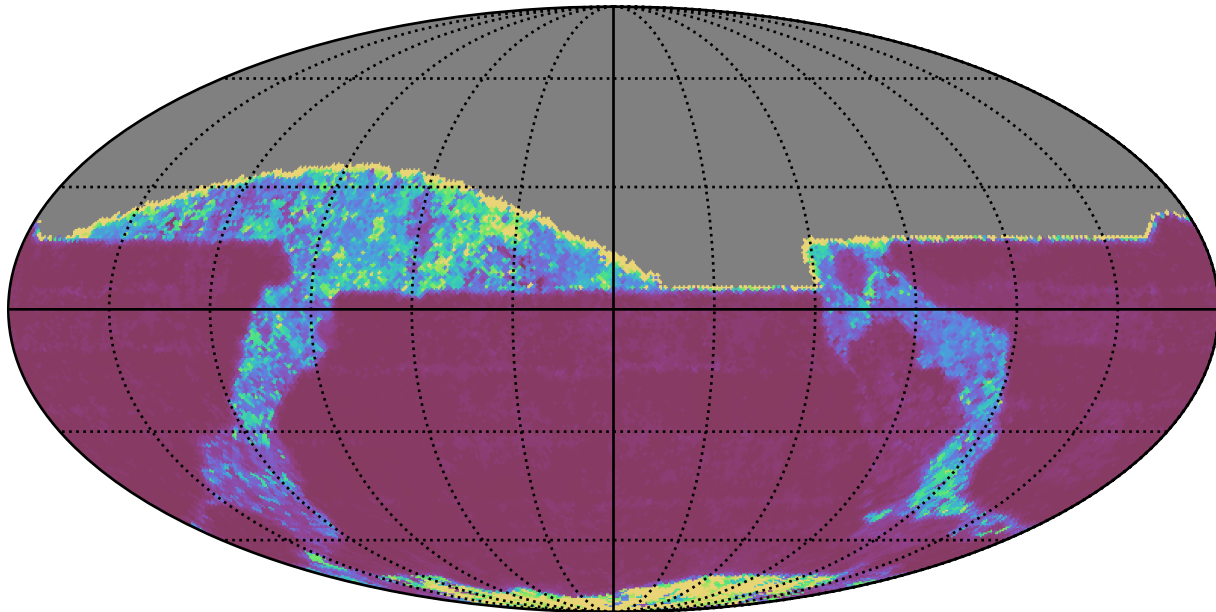

too_10_4v3.4_10yrs All sky z band: 20thPercentile Inter-Night Gap

20thPercentile Inter-Night Gap
(days)