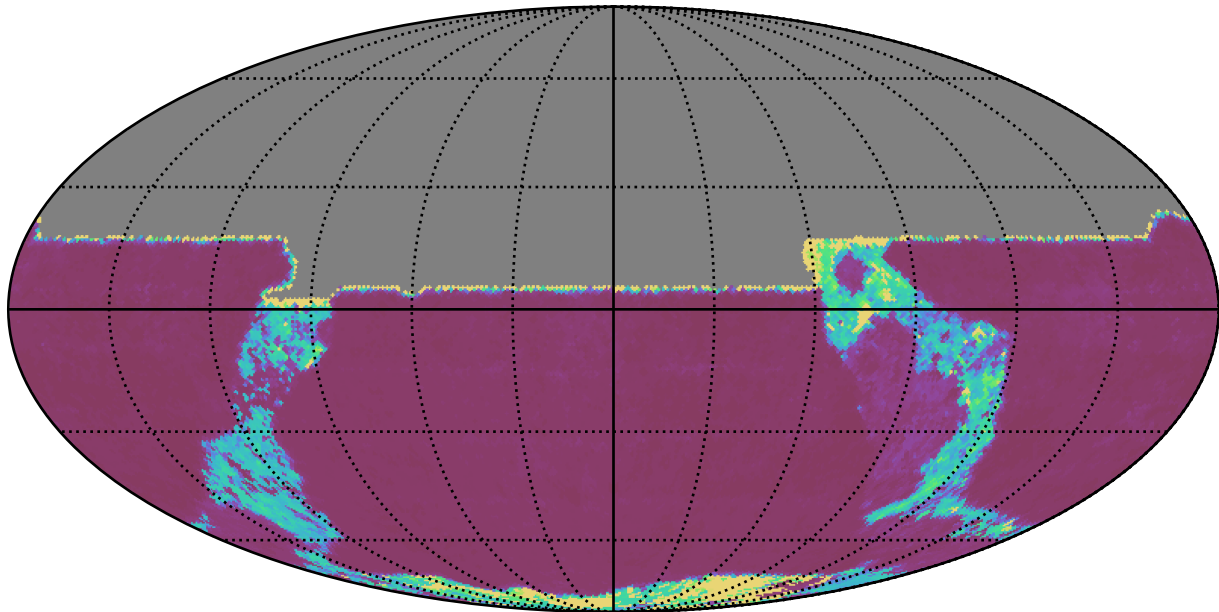

too_10_4v3.4_10yrs All sky y band: 20thPercentile Inter-Night Gap

20thPercentile Inter-Night Gap
(days)