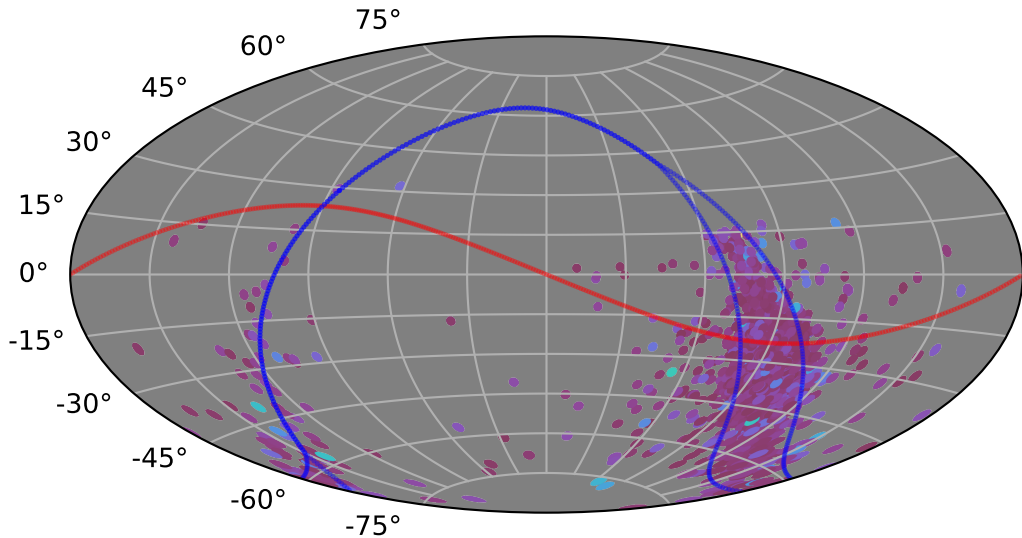

too_10_1v3.4_10yrs : XRBPopMetric_mean_time_between_detections

5 10 15 20 25 30 35 40 45
XRBPopMetric_mean_time_between_detections
(Detected, 0 or 1)