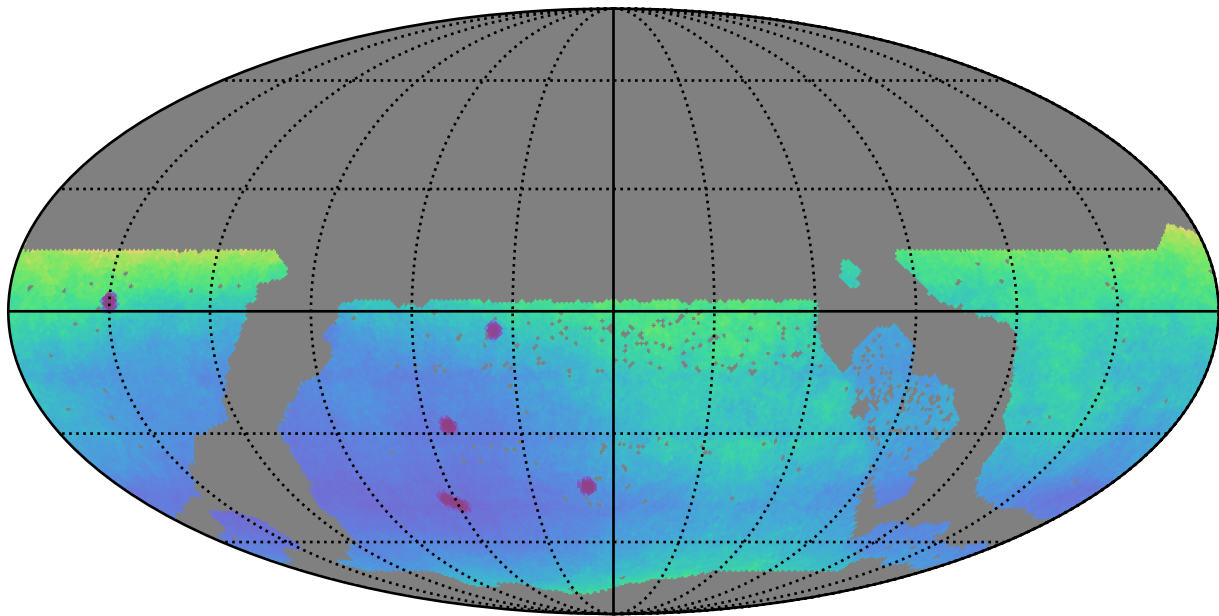

too_10_1v3.4_10yrs WFD: Parallax Uncert @ 24.0

Parallax Uncert @ 24.0 (mas)