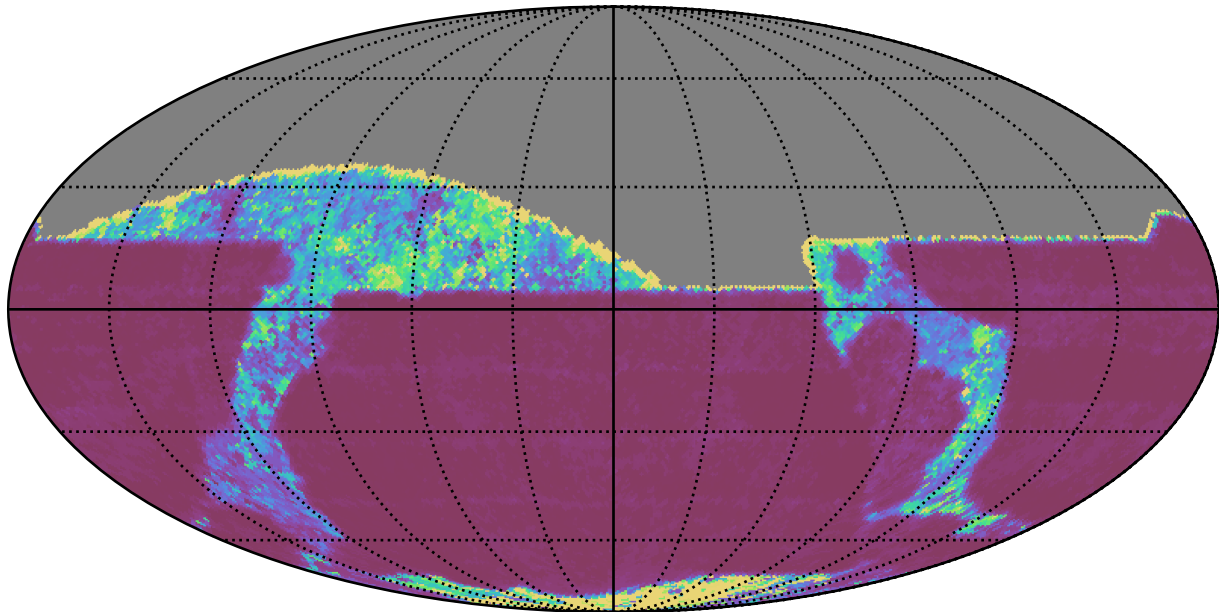

too_10_1v3.4_10yrs All sky z band: 20thPercentile Inter-Night Gap

20thPercentile Inter-Night Gap
(days)