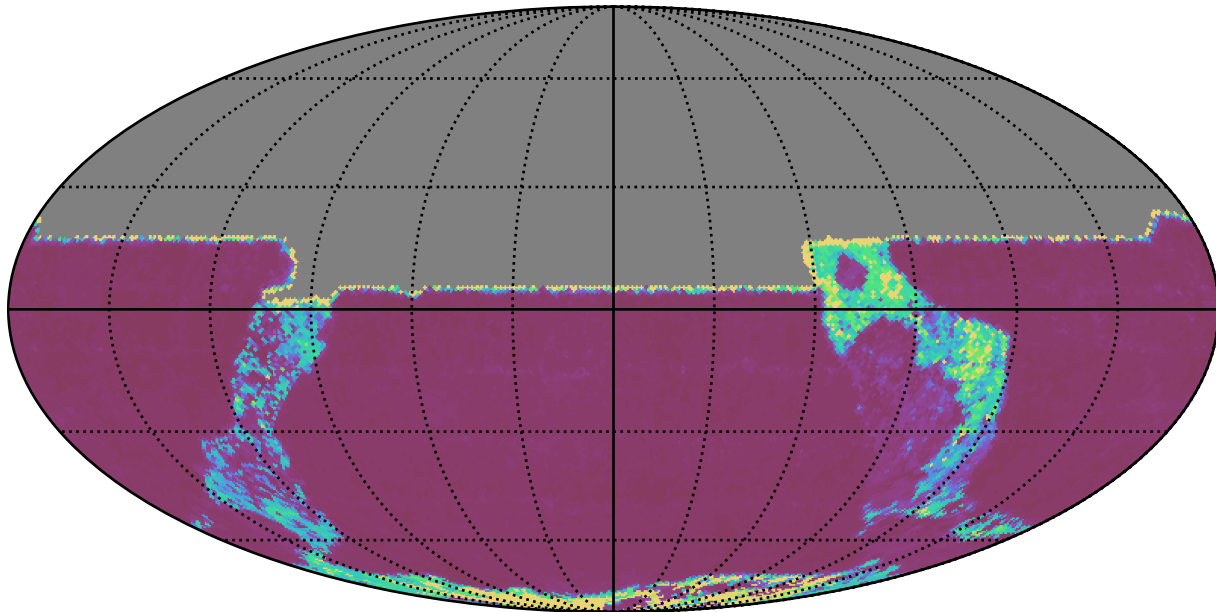

too_10_1v3.4_10yrs All sky y band: 20thPercentile Inter-Night Gap

20thPercentile Inter-Night Gap
(days)