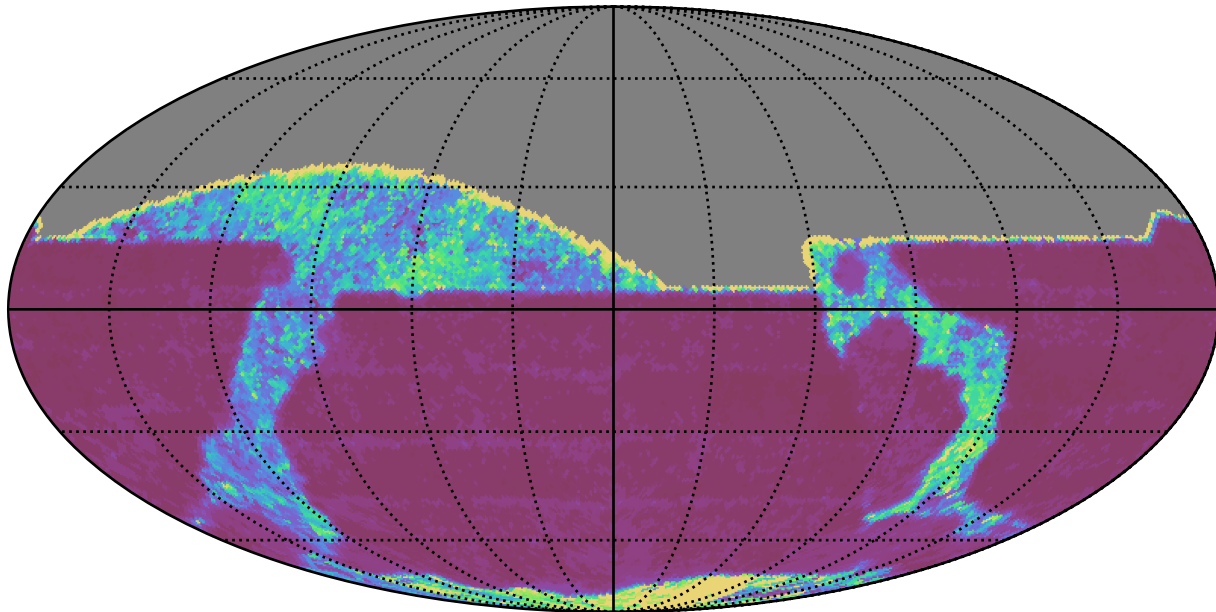

too_10_1v3.4_10yrs All sky i band: 20thPercentile Inter-Night Gap

20thPercentile Inter-Night Gap
(days)