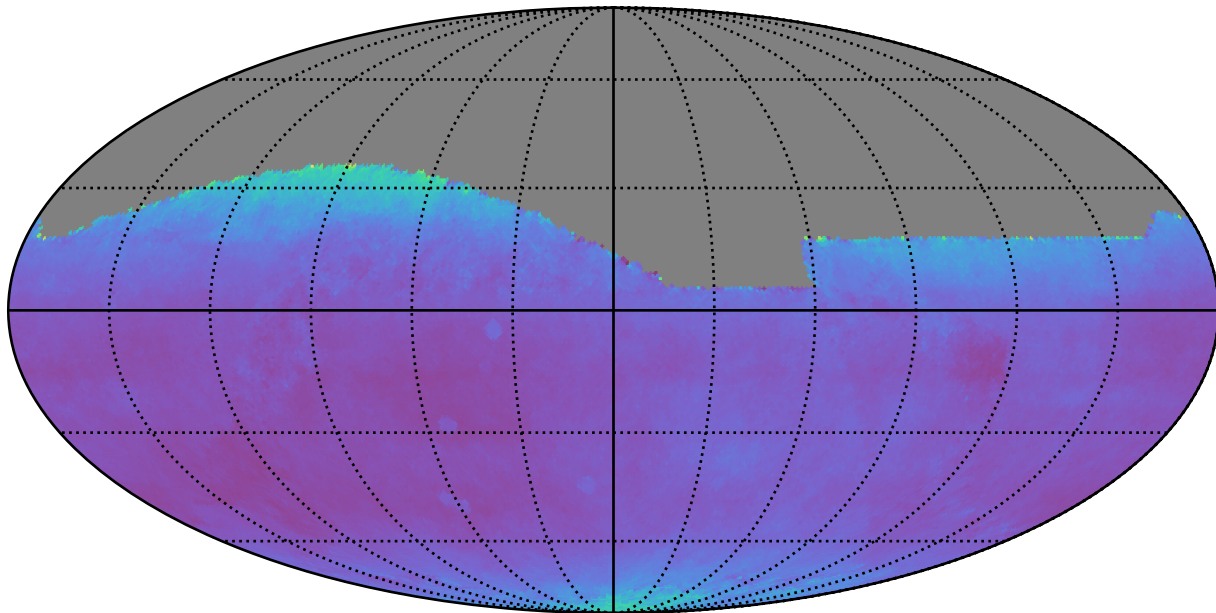

too_100_4v3.4_10yrs night<2922 and r: SNR-weighted FWHMeff r, year<8

SNR-weighted FWHMeff r, year<8
(mag arcsec)