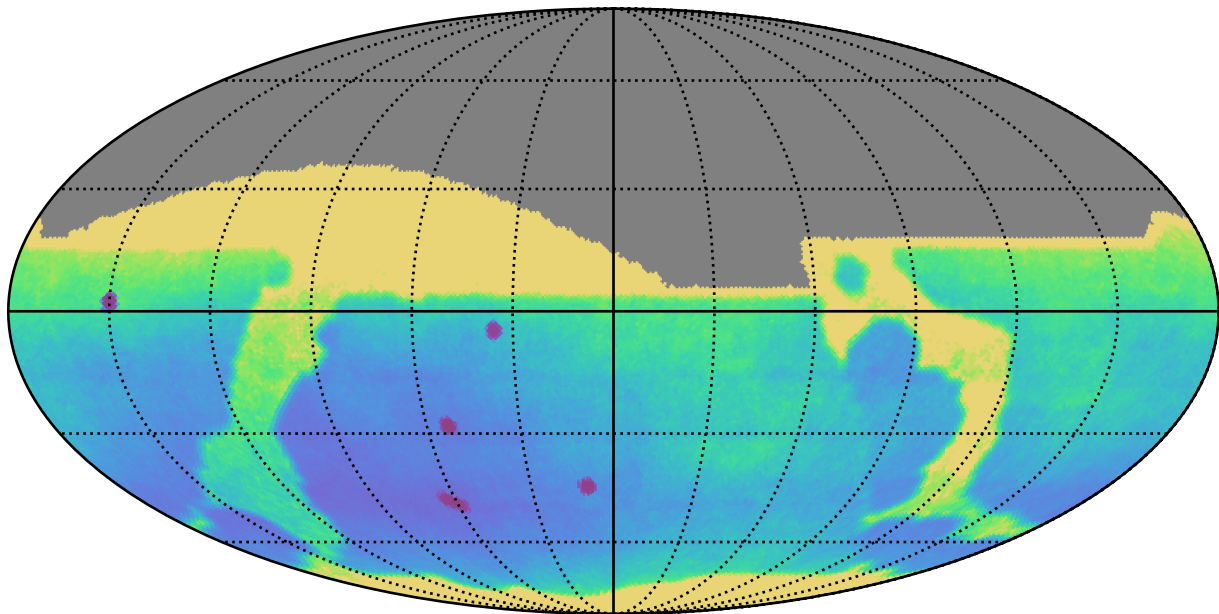

too_100_4v3.4_10yrs All sky: Parallax Uncert @ 24.0

Parallax Uncert @ 24.0 (mas)