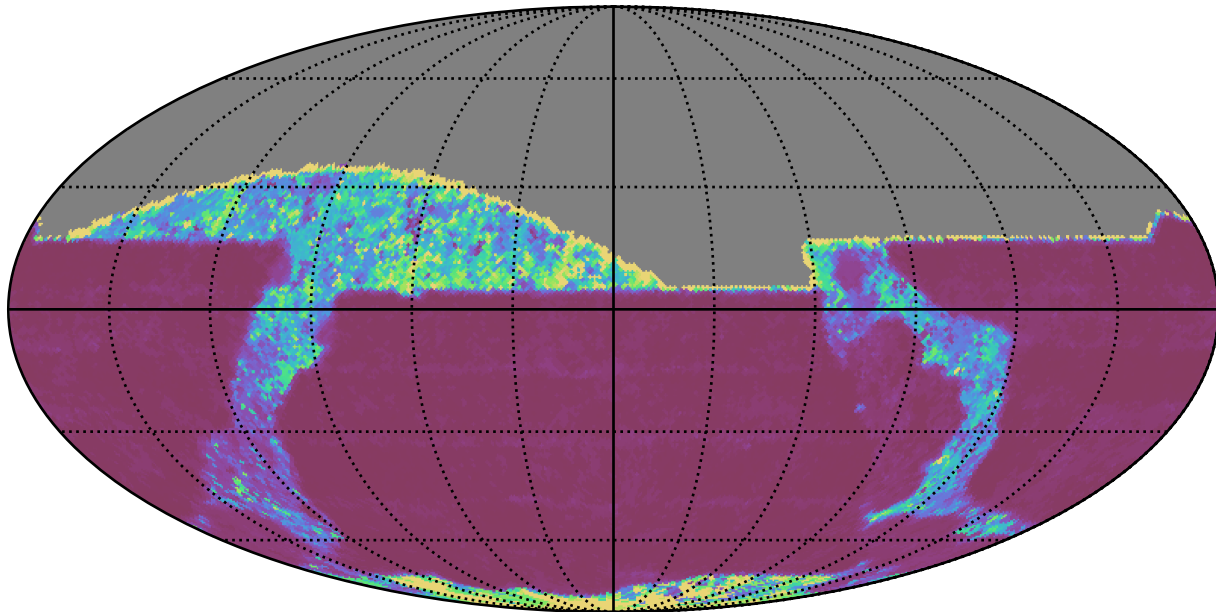

too_100_4v3.4_10yrs All sky z band: 20thPercentile Inter-Night Gap

20thPercentile Inter-Night Gap
(days)