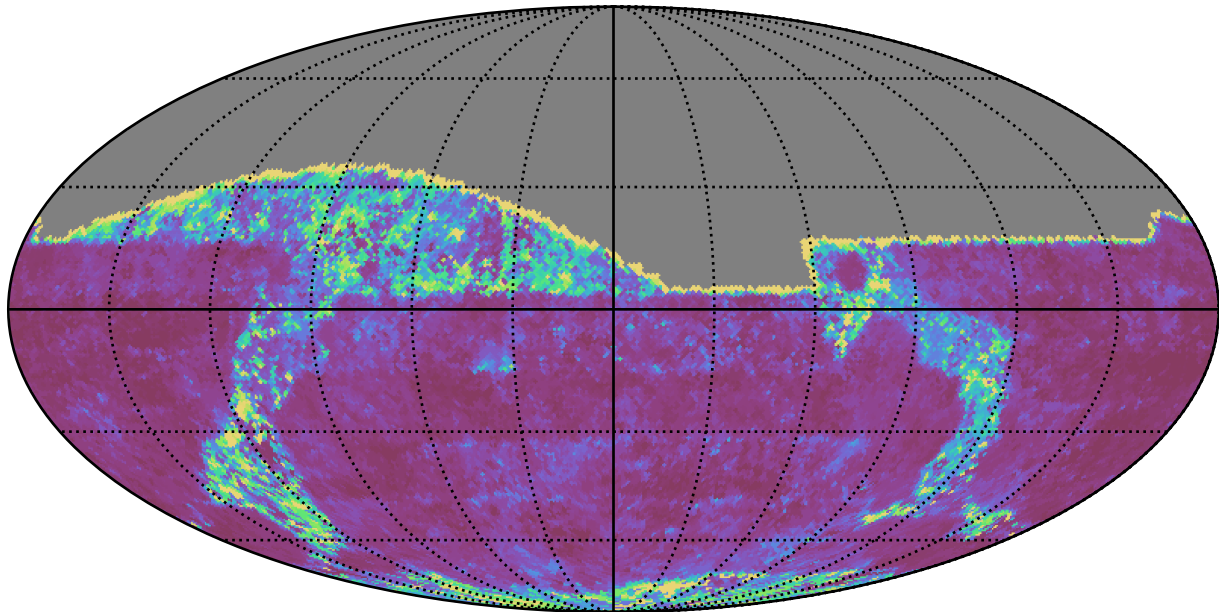

too\_100\_4v3.4\_10yrs All sky g band: 20thPercentile Inter-Night Gap

20thPercentile Inter-Night Gap  
(days)