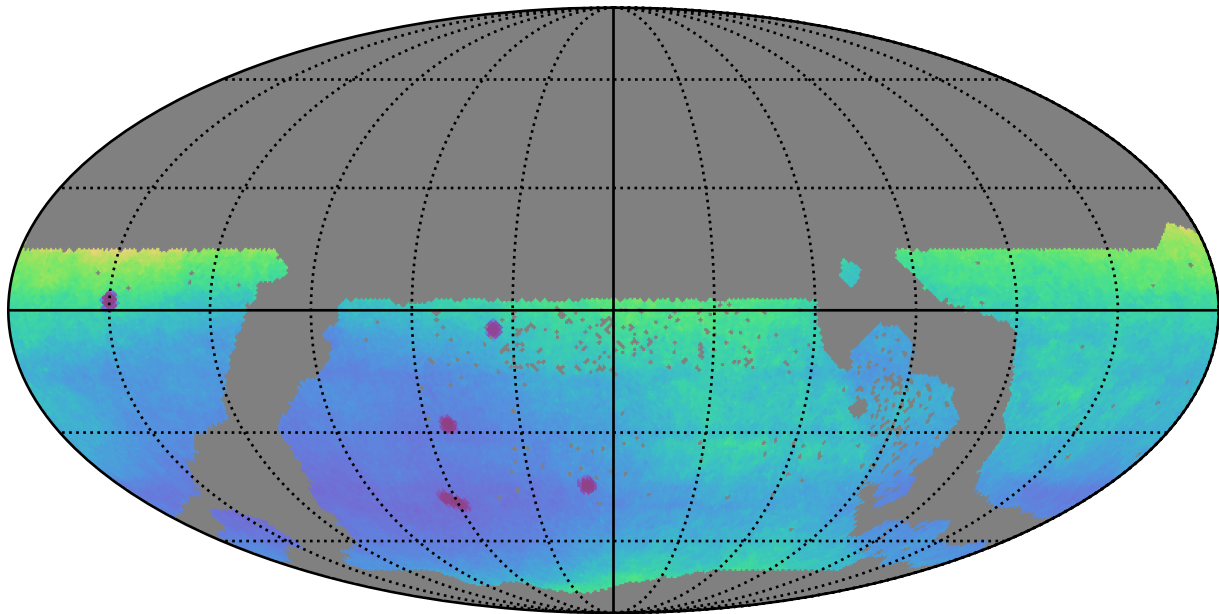

too_100_1v3.4_10yrs WFD: Parallax Uncert @ 24.0

Parallax Uncert @ 24.0 (mas)