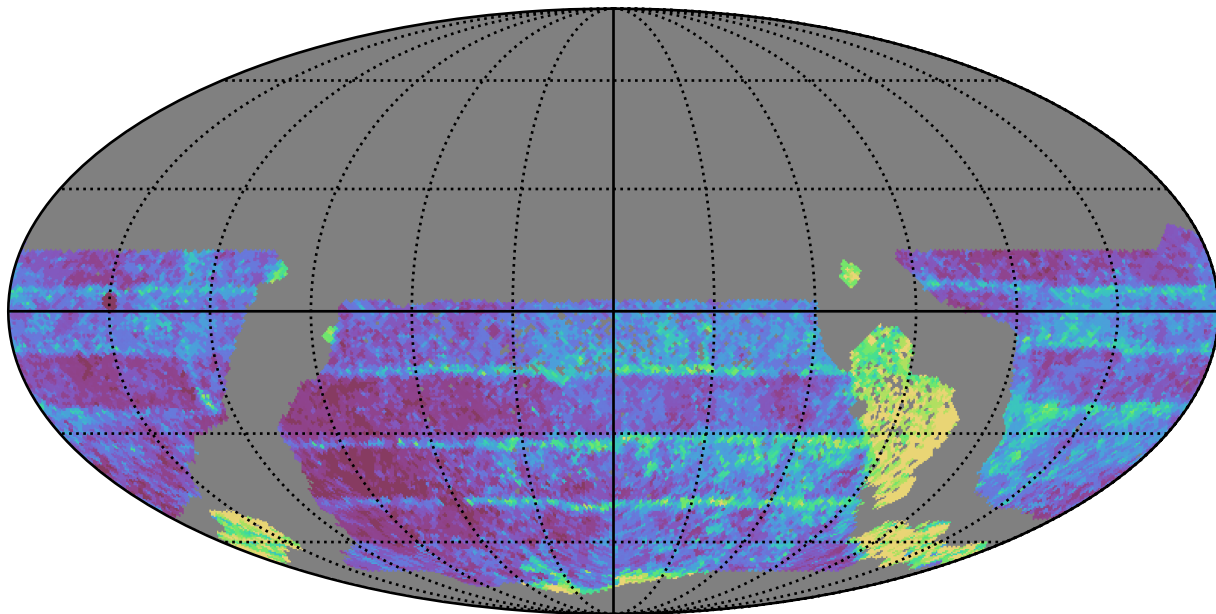

too_100_1v3.4_10yrs WFD z band: Median Inter-Night Gap

Median Inter-Night Gap (days)