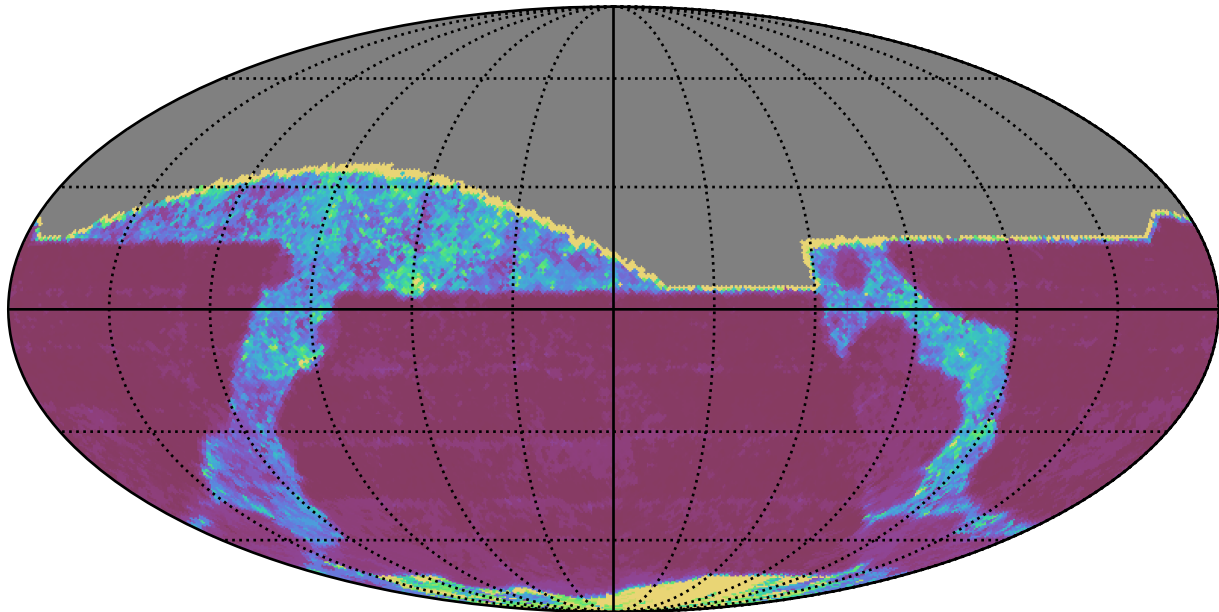

too_100_1v3.4_10yrs All sky i band: 20thPercentile Inter-Night Gap

20thPercentile Inter-Night Gap
(days)