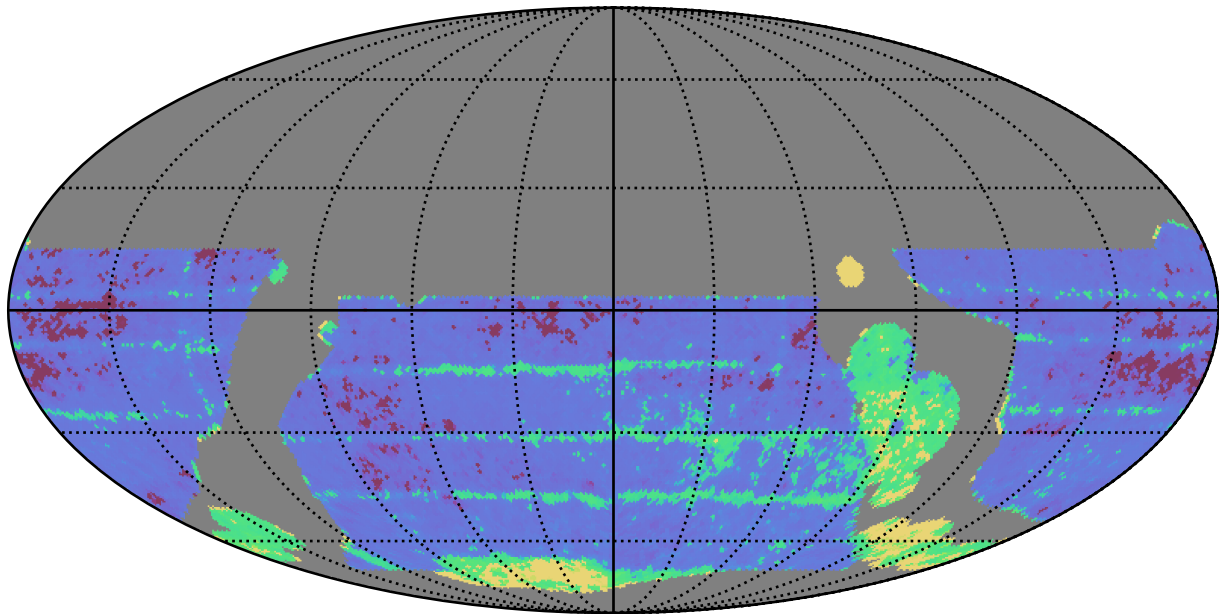

telescope\_jerk\_v3.5\_10yrs WFD all bands: Median Inter-Night Gap

Median Inter-Night Gap (days)