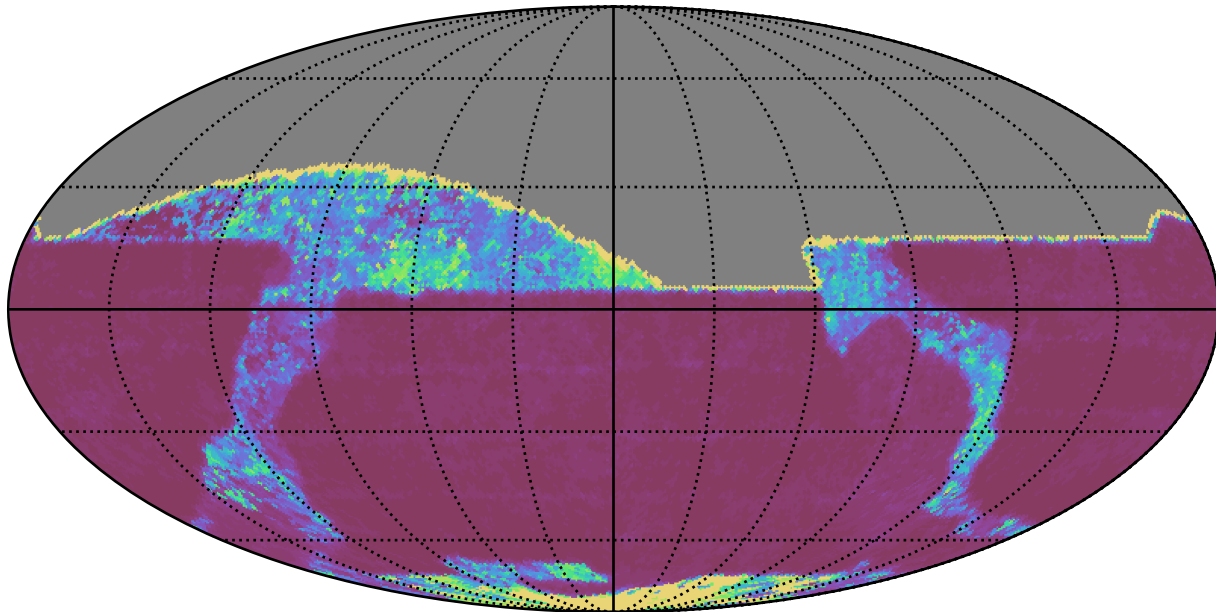

telescope_jerk_v3.5_10yrs All sky z band: 20thPercentile Inter-Night Gap

20thPercentile Inter-Night Gap
(days)