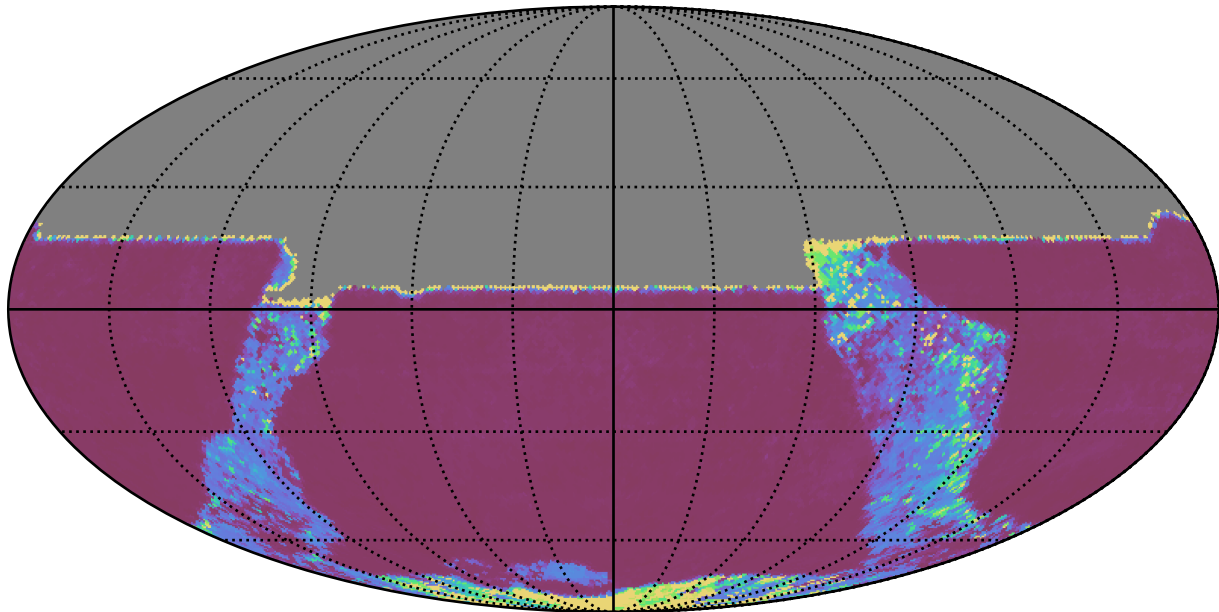

telescope_jerk_v3.5_10yrs All sky y band: 20thPercentile Inter-Night Gap

20thPercentile Inter-Night Gap
(days)