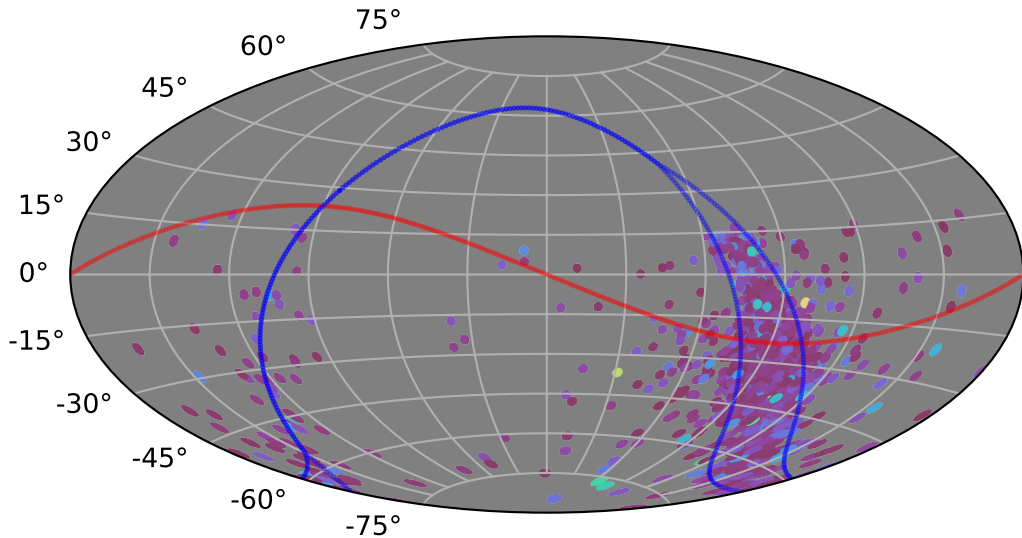

start_date_do90v3.4_10yrs : XRBPopMetric_mean_time_between_detections

4 8 12 16 20 24 28 32 36
XRBPopMetric_mean_time_between_detections
(Detected, 0 or 1)