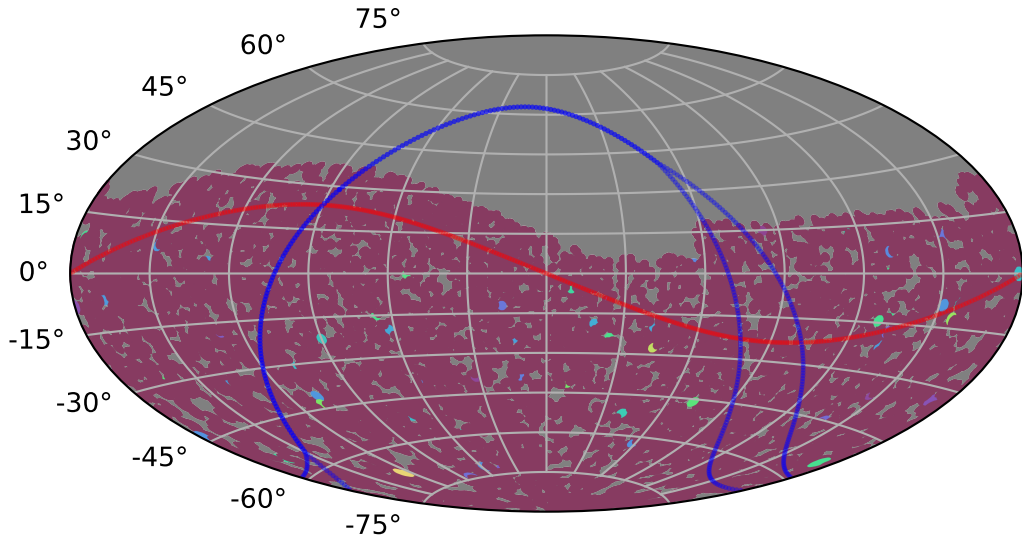

start_date_do90v3.4_10yrs : TDE_Quality_some_color_pu_pnum

TDE_Quality_some_color_pu_pnum
(Bad: 0, Good (obs every 2 night): 1)