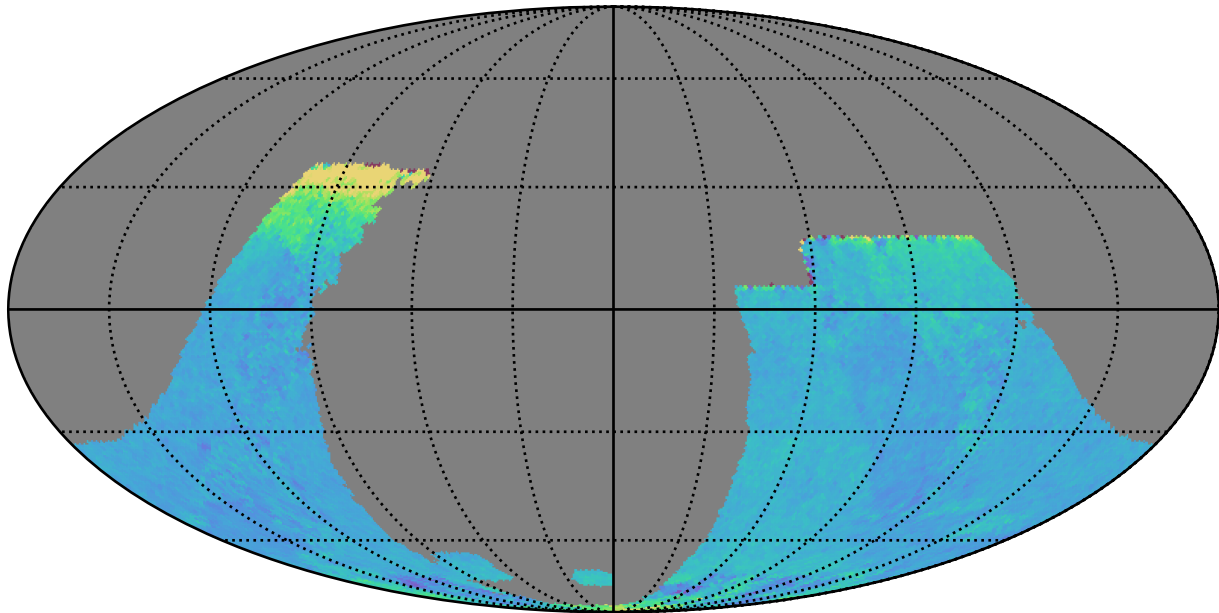

start_date_do90v3.4_10yrs : GalplaneTimePerFilter_galactic_plane_map_z

GalplaneTimePerFilter_galactic_plane_map_z
(filter mag MJD s)