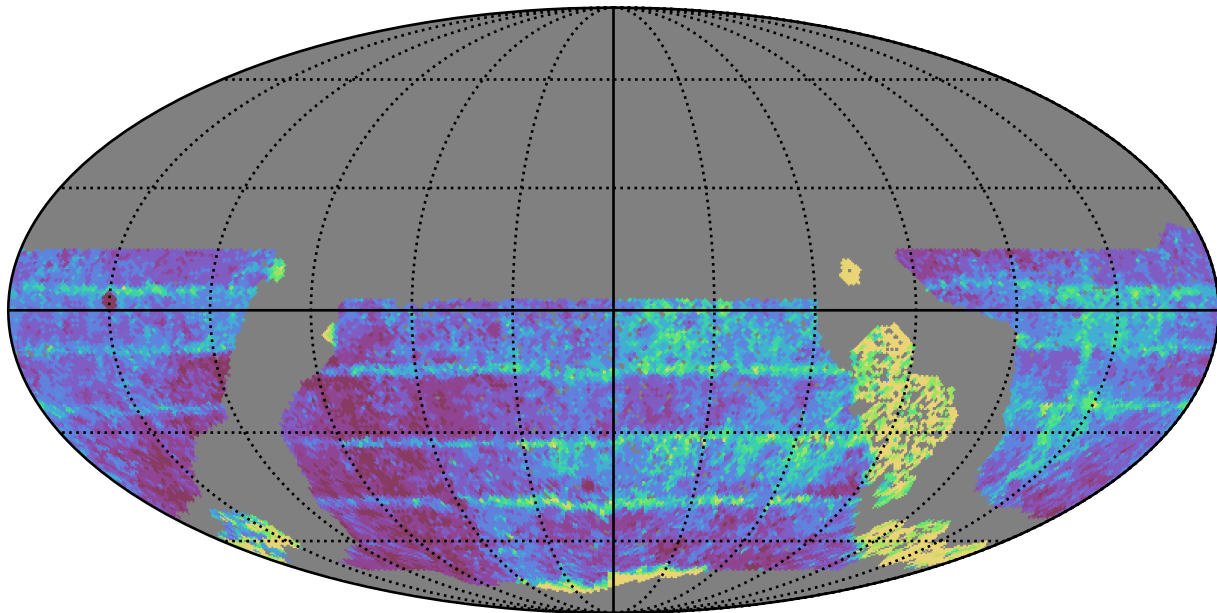

start\_date\_do90v3.4\_10yrs WFD z band: Median Inter-Night Gap

Median Inter-Night Gap (days)