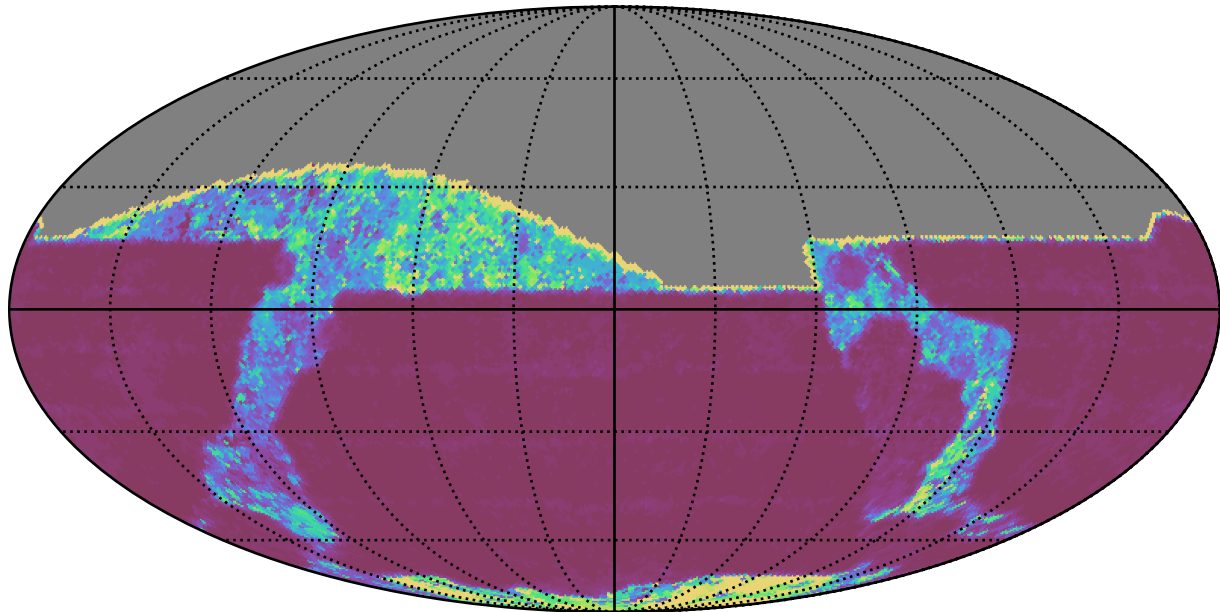

start\_date\_do90v3.4\_10yrs All sky z band: 20thPercentile Inter-Night Gap

20thPercentile Inter-Night Gap  
(days)