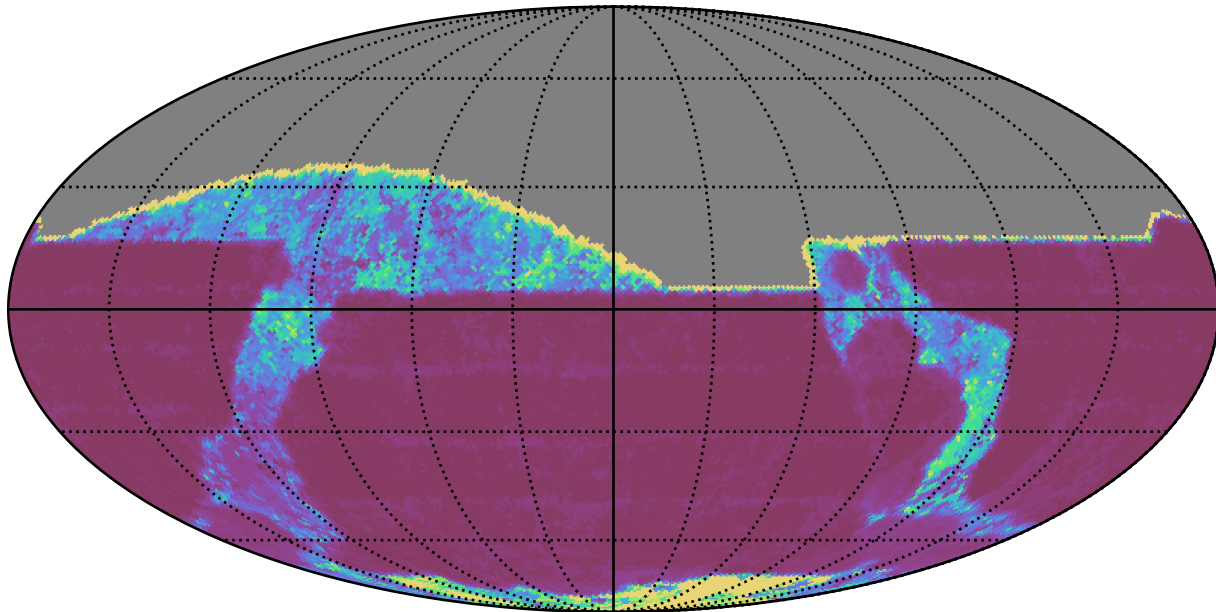

start\_date\_do90v3.4\_10yrs All sky i band: 20thPercentile Inter-Night Gap

20thPercentile Inter-Night Gap  
(days)