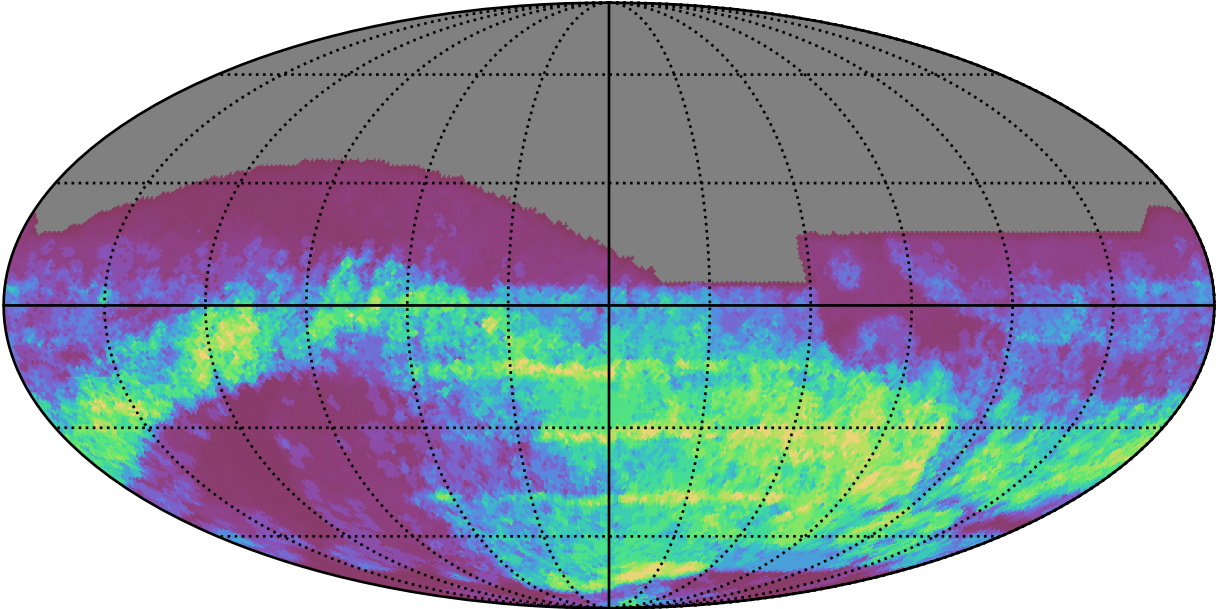

start_date_do360v3.4_10yrs : GalPlaneSeasonGapsTimescales_xray_binaries_map_Tau_55_0

0.0 0.1 0.2 0.3 0.4 0.5 0.6 0.7 0.8 0.9 1.0
GalPlaneSeasonGapsTimescales_xray_binaries_map_Tau_55_0
(MJD mag)