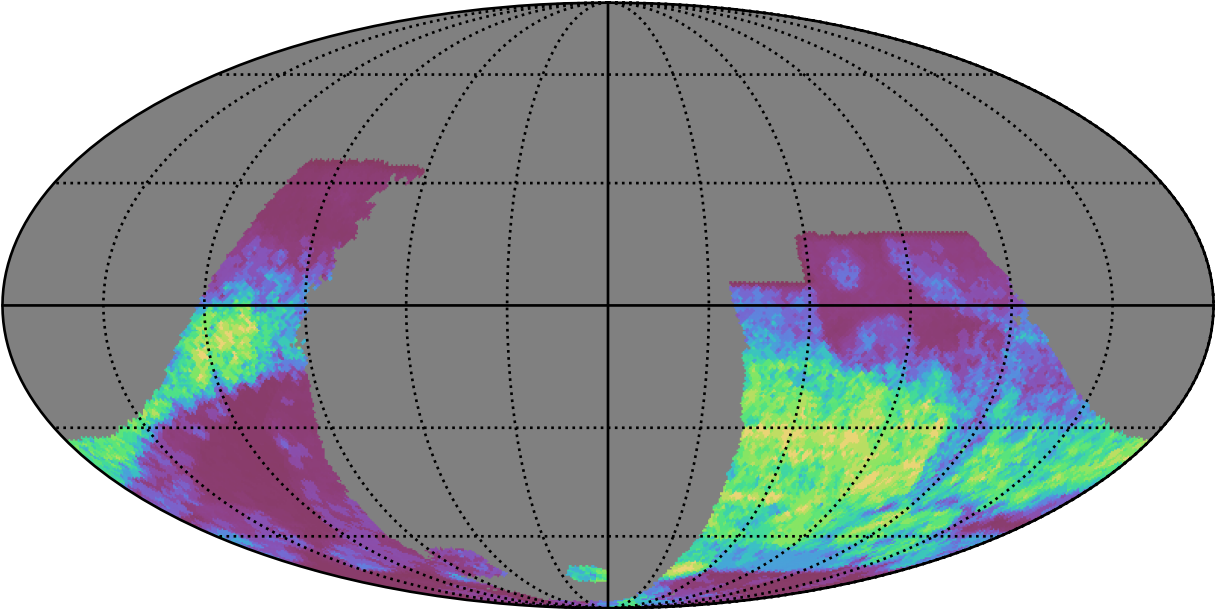

start_date_do360v3.4_10yrs : GalPlaneSeasonGapsTimescales_galactic_plane_map_Tau_55_0

0.0 0.1 0.2 0.3 0.4 0.5 0.6 0.7 0.8 0.9 1.0
GalPlaneSeasonGapsTimescales_galactic_plane_map_Tau_55_0
(MJD mag)